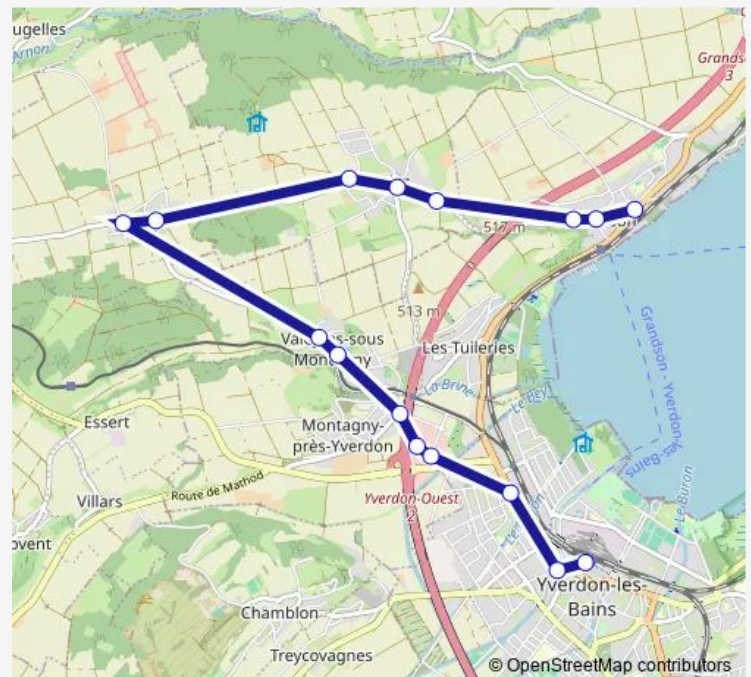

Monday 07:55

Tuesday 07:55

Wednesday 07:55

Thursday 07:55

Friday 07:55

Saturday —

Sunday —

Route info

Direction: Yverdon-les-Bains, gare

Stops: 16

Trip Duration: 0 hour 26 min

620 — B 620

Direction

Grandson, place du Château — Yverdon-les-Bains, gare

16 stops

[Open route schedule](#)

Route schedule

Grandson, place du Château — Yverdon-les-Bains, gare

Monday 11:36-14:36

Tuesday 11:36-14:36

Wednesday 11:36-14:36

Thursday 11:36-14:36

Friday 11:36-14:36

Saturday —

Sunday —

Route info

Direction: Grandson, place du Château

Stops: 16

Trip Duration: 0 hour 29 min

620 Bus time schedules and route maps are available in an offline PDF at busmaps.com. Use the busmaps.com website to see live bus times, train schedule or subway schedule, and step-by-step directions for all public transit in Yverdon-les-Bains