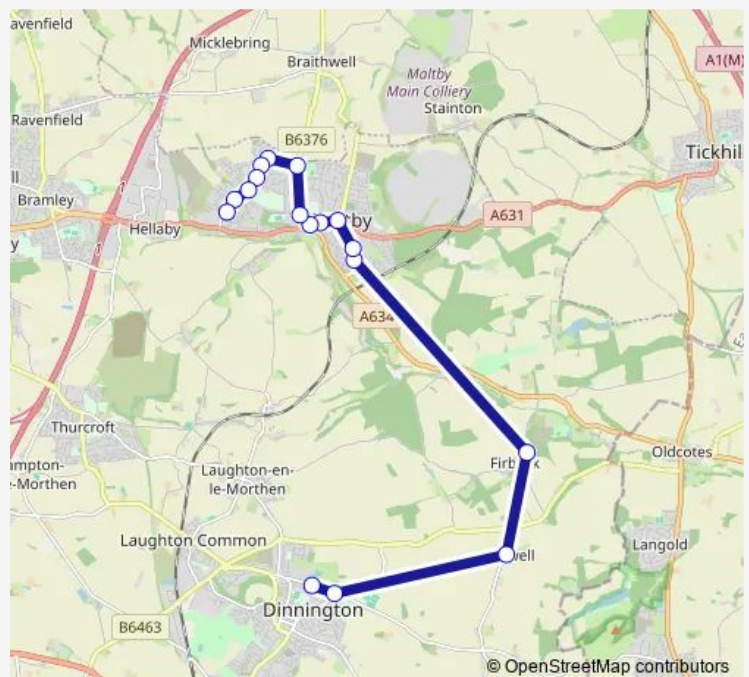

Gildingwells Road/Ramper Road

New Road/St Martins Close

Muglet Lane/Lansbury Avenue

Muglet Lane/Hamilton Road

High Street/Muglet Lane

High Street/Manor Road

High Street/Carlyle Road

Braithwell Road/Limesway

Route info

Direction: Doe Quarry Lane/Pencil Lane

Stops: 17

Trip Duration: 0 hour 23 min

Direction

Addison Road/Beech Road — Doe Quarry Lane/Leys Lane

20 stops

[Open route schedule](#)

Addison Road/Beech Road

Addison Road/Willow Road

Addison Road/Larch Road

Dale Hill Road/Columbus Way

Dale Hill Road/Yarwell Drive

Dale Hill Road/Thompson Close

Dale Hill Road/Haids Road

Braithwell Road/Dale Hill Road

Wednesday 07:45

Thursday 07:45

Friday 07:45

Saturday —

Sunday —

Route info

Direction: Addison Road/Beech Road

Stops: 20