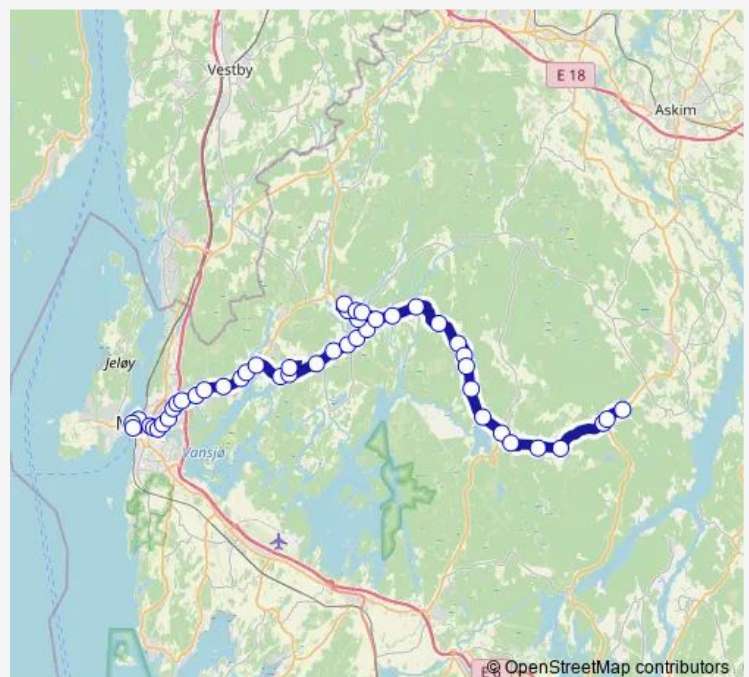

Thursday 13:25

Friday 13:25

Saturday —

Sunday —

Route info

Direction: Moss bussterminal

Stops: 45

Trip Duration: 0 hour 52 min