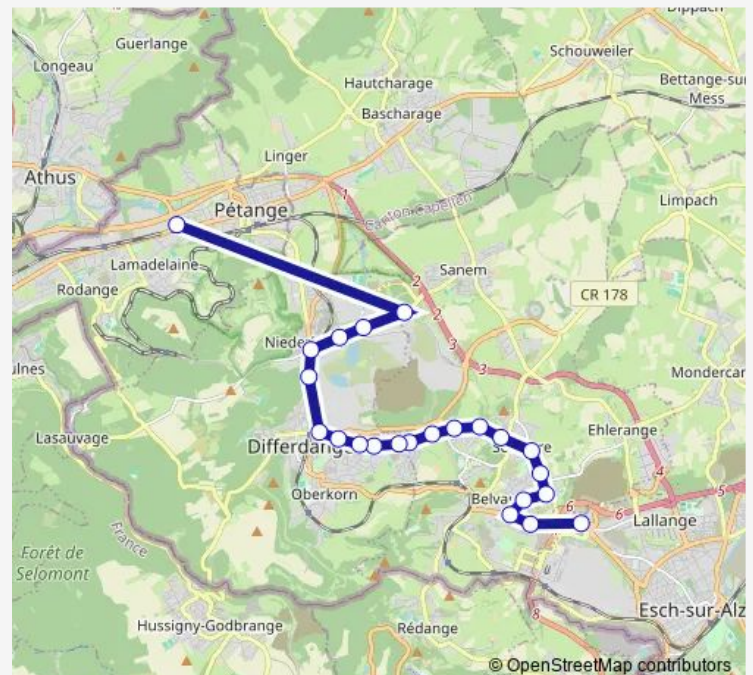

### Route schedule

Esch/Alzette, Raemerich — LMA Centre de Lamadelaine

Monday 07:12

Tuesday 07:12

Wednesday 07:12

Thursday 07:12

Friday 07:12

Saturday —

### Route info

Direction: Esch/Alzette, Raemerich

Stops: 23

Trip Duration: 0 hour 36 min

© OpenStreetMap contributors

620

BusMaps

Sanem, Niederkuererstrooss