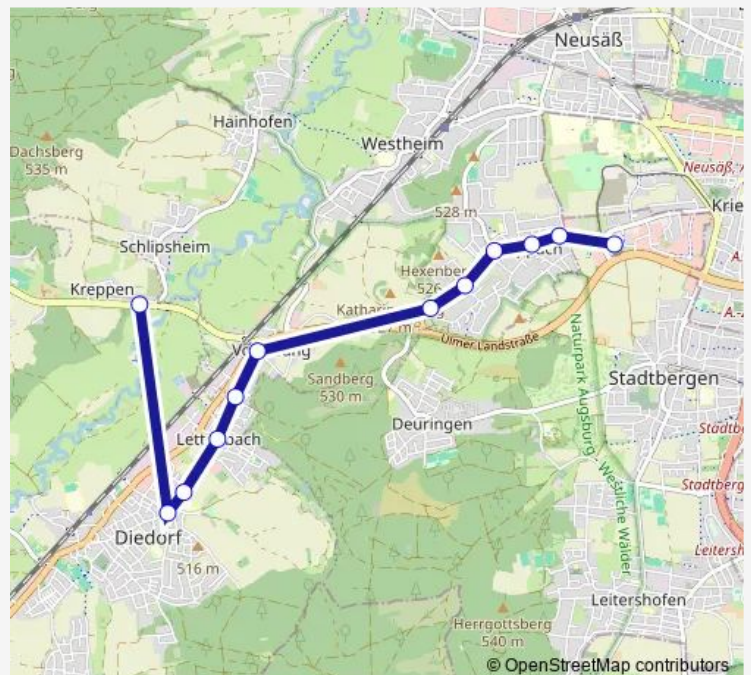

### Direction

Stadtbergen, Augsburg West P+R — Kreppen

12 stops

[Open route schedule](#)

Stadtbergen, Augsburg West P+R

Steppach, Ost

Steppach, Mitte

Steppach, Nord

### Route schedule

Stadtbergen, Augsburg West P+R — Kreppen

Monday	21:10-00:10 <sup>+1</sup>
Tuesday	21:10-00:10 <sup>+1</sup>
Wednesday	21:10-00:10 <sup>+1</sup>
Thursday	21:10-00:10 <sup>+1</sup>
Friday	21:10-00:10 <sup>+1</sup>
Saturday	09:25-00:25 <sup>+1</sup>
Sunday	09:25-00:10 <sup>+1</sup>

### Route info

Direction: Stadtbergen, Augsburg West P+R

Stops: 12

Trip Duration: 0 hour 13 min

## Direction

Kreppen — Stadtbergen, Augsburg West P+R

13 stops

[Open route schedule](#)

Kreppen

Diedorf, Pestalozzistraße

Diedorf, Lindenstraße

Diedorf, Seniorenzentrum