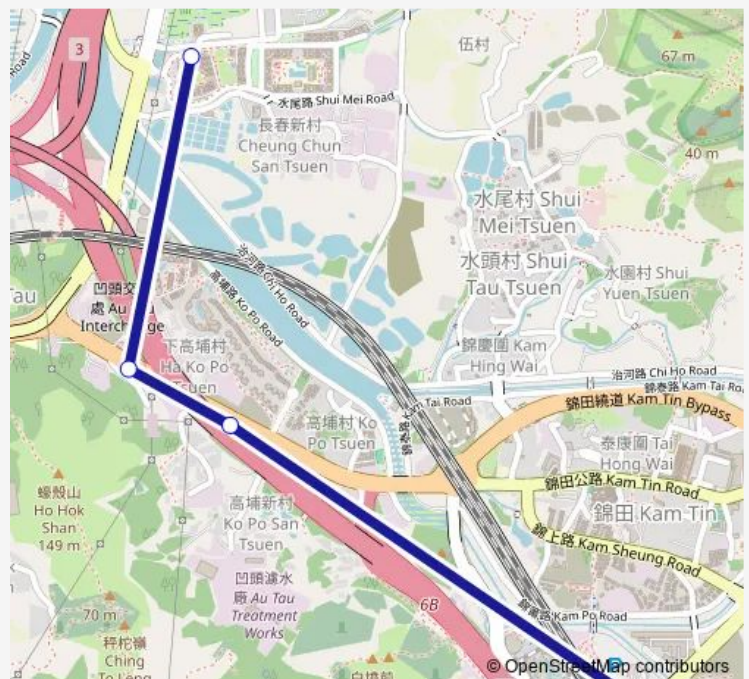

4 stops

[Open route schedule](#)

KAM Sheung Road Station Public Transport Interchange

KAM TIN Road, Near Riva

KAM TIN Road AU TAU BUS Stop

Park Yoho Transport Interchange

Route schedule

KAM Sheung Road Station Public Transport Interchange
— Park Yoho Transport Interchange

Monday	06:05-20:05
Tuesday	06:05-20:05
Wednesday	06:05-20:05
Thursday	06:05-20:05
Friday	06:05-20:05
Saturday	06:05-20:05
Sunday	06:05-20:05

Route info

Direction: KAM Sheung Road Station Public Transport Interchange

Stops: 4

Trip Duration: 0 hour 7 min

Direction

Park Yoho Transport Interchange — KAM Sheung Road Station Public Transport Interchange

4 stops

[Open route schedule](#)

Park Yoho Transport Interchange

KAM TIN Road AU TAU BUS Stop

Tuesday 06:00-20:00

Wednesday 06:00-20:00

Thursday 06:00-20:00

Friday 06:00-20:00

Saturday 06:00-20:00

Sunday 06:00-20:00

Route info

Direction: Park Yoho Transport Interchange