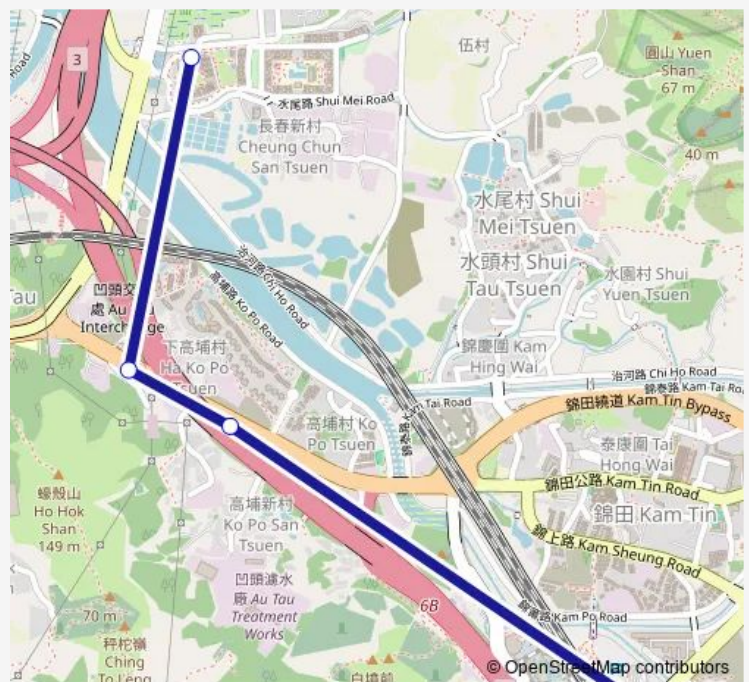

Bus 620 Park Yoho Transport Interchange - KAM Sheung Road Station Public Transport Interchange

[Go to website](#)

Direction

KAM SHEUNG ROAD STATION PUBLIC TRANSPORT INTERCHANGE — PARK YOHO TRANSPORT INTERCHANGE

4 stops

[Open route schedule](#)

KAM SHEUNG ROAD STATION PUBLIC TRANSPORT INTERCHANGE

KAM TIN ROAD, NEAR RIVA

KAM TIN ROAD AU TAU BUS STOP

PARK YOHO TRANSPORT INTERCHANGE

Route schedule

KAM SHEUNG ROAD STATION PUBLIC TRANSPORT INTERCHANGE — PARK YOHO TRANSPORT INTERCHANGE

Monday	06:05-20:05
Tuesday	06:05-20:05
Wednesday	06:05-20:05
Thursday	06:05-20:05
Friday	06:05-20:05
Saturday	06:05-20:05
Sunday	06:05-20:05

Route info

Direction: KAM SHEUNG ROAD STATION PUBLIC TRANSPORT INTERCHANGE

Stops: 4

Trip Duration: 0 hour 7 min

Direction

PARK YOHO TRANSPORT INTERCHANGE — KAM SHEUNG ROAD STATION PUBLIC TRANSPORT INTERCHANGE

4 stops

[Open route schedule](#)

PARK YOHO TRANSPORT INTERCHANGE

KAM TIN ROAD AU TAU BUS STOP