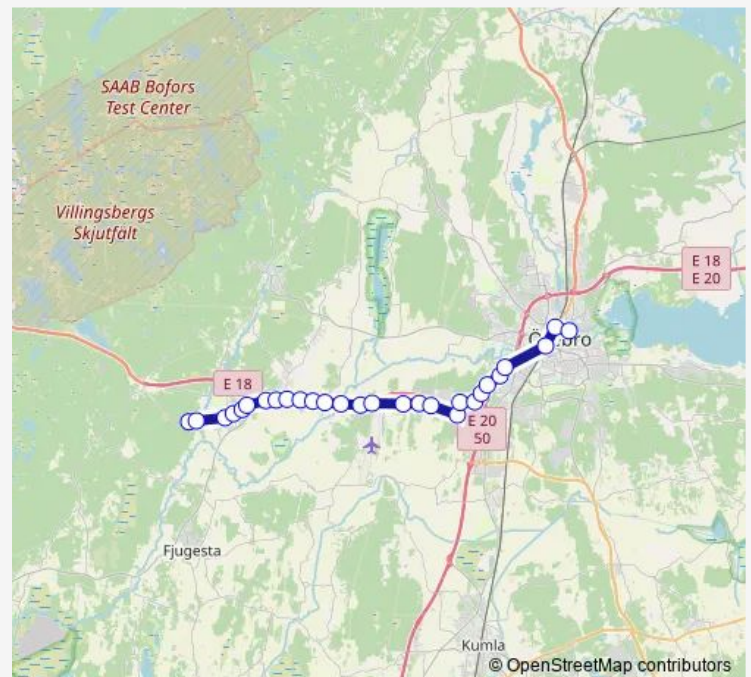

### Route schedule

Västra Skärmartorp — USÖ S:a Grev Roseng

Monday 06:08-20:53

Tuesday 06:08-20:53

Wednesday 06:08-20:53

Thursday 06:08-20:53

Friday 06:08-20:53

Saturday —

### Route info

Direction: Västra Skärmartorp

Stops: 28

Trip Duration: 0 hour 44 min

■ 620

BusMaps

Krangatan

Transportgatan