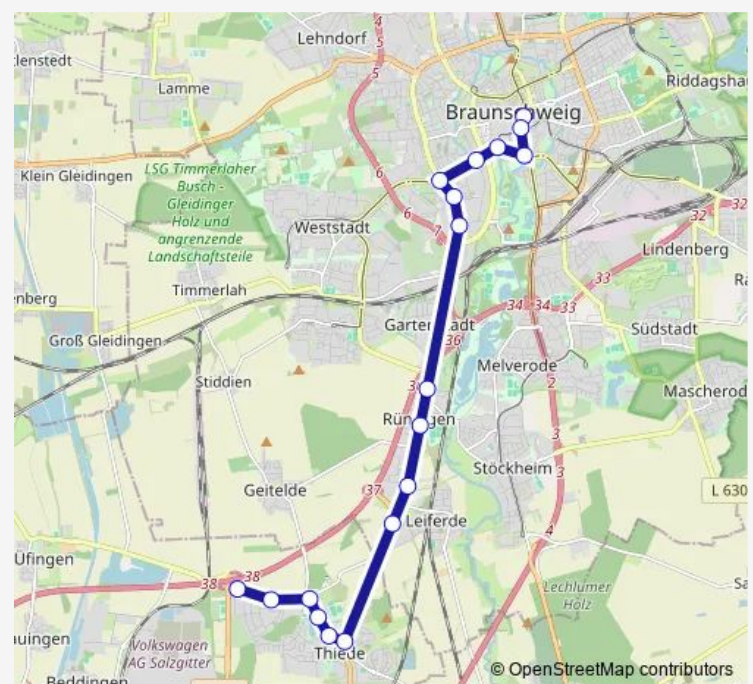

Braunschweig, Cyriaksring

Braunschweig, Europaplatz

Braunschweig, Am Wassertor (Volkswagen-Halle)

Braunschweig, J.-F.-Kennedy-Pl.

Braunschweig, Schloss

Braunschweig, Rathaus

### Route schedule

SZ-Steterburg, Danziger Straße — Braunschweig, Rathaus

Monday 05:25-22:25

Tuesday 05:25-22:25

Wednesday 05:25-22:25

Thursday 05:25-22:25

Friday 05:25-00:25<sup>+1</sup>

Saturday 05:25-00:25<sup>+1</sup>

### Route info

Direction: SZ-Steterburg, Danziger Straße

Stops: 18

Trip Duration: 0 hour 30 min

620

## Route info

Direction: SZ-Steterburg, Danziger Straße

Stops: 18

Trip Duration: 0 hour 30 min