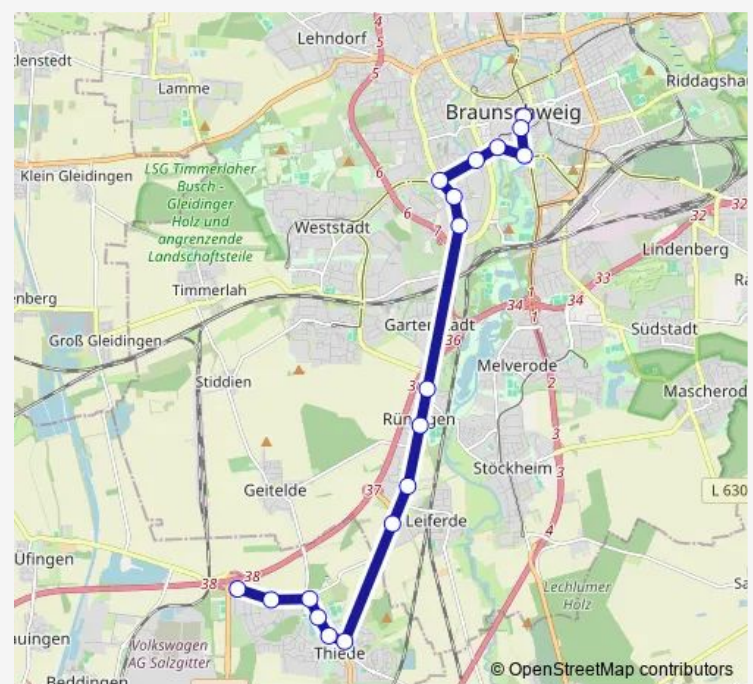

Braunschweig, Cyriaksring

Braunschweig, Europaplatz

Braunschweig, Am Wassertor (Volkswagen-Halle)

Braunschweig, J.-F.-Kennedy-Pl.

Braunschweig, Schloss

Braunschweig, Rathaus

### Route schedule

SZ-Steterburg, Danziger Straße — Braunschweig, Rathaus

Monday 05:25-22:25

Tuesday 05:25-22:25

Wednesday 05:25-22:25

Thursday 05:25-22:25

Friday 05:25-00:25<sup>+1</sup>

Saturday 05:25-00:25<sup>+1</sup>

### Route info

Direction: SZ-Steterburg, Danziger Straße

Stops: 18

Trip Duration: 0 hour 30 min

## Route info

Direction: SZ-Steterburg, Danziger Straße

Stops: 18

Trip Duration: 0 hour 30 min