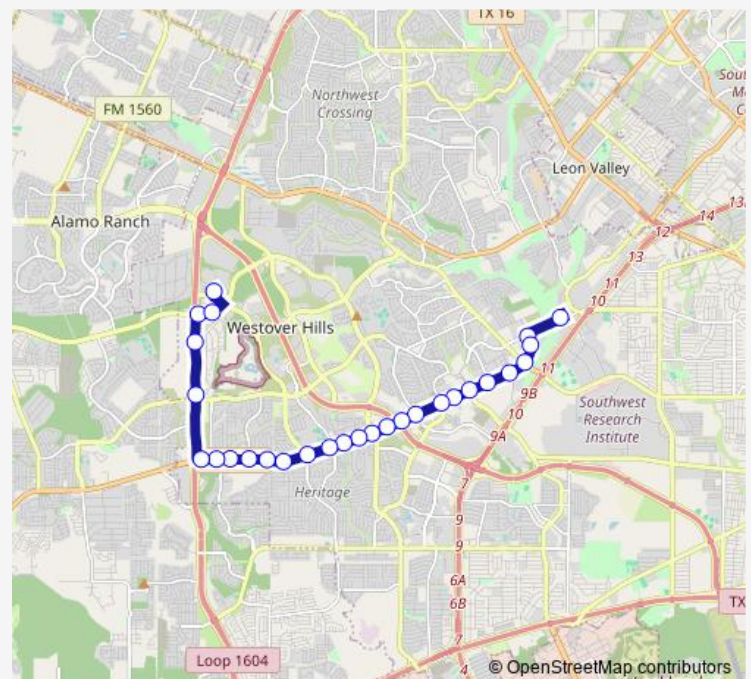

Saturday 06:05-21:05

Sunday 06:05-21:05

Route info

Direction: Ingram Transit Center

Stops: 28

Trip Duration: 0 hour 25 min

620 — Northwest Vista College / Ingram

Potranco & Rousseau

Potranco & Loop 1604

Northbound Loop 1604 & Military

Northbound Loop 1604 & Reed

Wiseman & Loop 1604

Wiseman Blvd. Opposite 4611

Northwest Vista College

Direction

Northwest Vista College — Ingram Transit Center

30 stops

[Open route schedule](#)

Northwest Vista College

Ellison DR. & Wiseman Blvd.

Wiseman Blvd. IN Front 4611

Wiseman & Loop 1604

West Loop 1604 N & Wiseman

Potranco & Loop 1604

Wednesday 06:40-20:32

Thursday 06:40-20:32

Friday 06:40-20:32

Saturday 06:28-20:28

Sunday 06:27-20:27

Route info

Direction: Northwest Vista College

Stops: 30