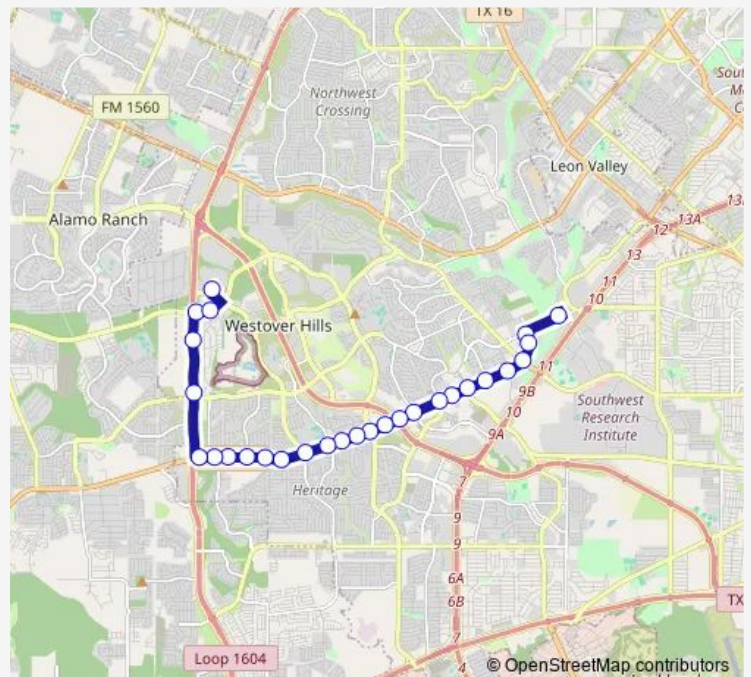

Saturday 06:28-20:28

Sunday 06:27-20:27

Route info

Direction: Northwest Vista College

Stops: 30

Trip Duration: 0 hour 25 min

620 — Northwest Vista College / Ingram

Potranco & Military

Potranco Opposite 7999

Potranco & NW Crossroads

Potranco & Culebra

Potranco Btwn Culebra AND Ingram

Potranco & Ingram opposite Mabe Rd

Ingram RD. IN Front OF 6602

Wurzbach & VAN Cleave

Ingram Transit Center

Direction

Ingram Transit Center — Northwest Vista College

28 stops

[Open route schedule](#)

Ingram Transit Center

Potranco & Ingram opposite Mabe Rd

Potranco Btwn Ingram & Culebra

Potranco & Culebra

Tuesday 06:05-21:05

Wednesday 06:05-21:05

Thursday 06:05-21:05

Friday 06:05-21:05

Saturday 06:05-21:05

Sunday 06:05-21:05

Route info

Direction: Ingram Transit Center