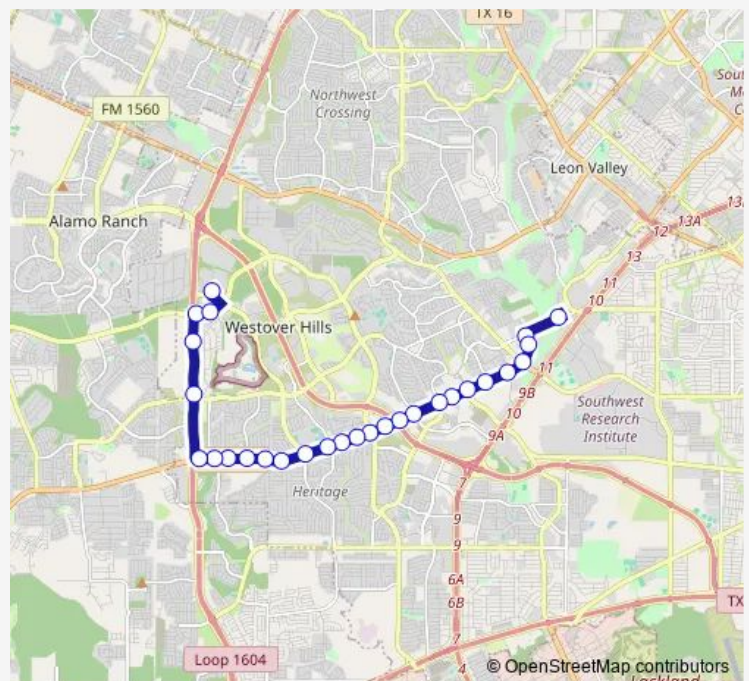

POTRANCO & DUGAS

POTRANCO OPPOSITE SUNDANCE PASS

POTRANCO OPPOSITE TISBURY PKWY

POTRANCO & HUNT LN

Potranco Between Hunt & 151 Hwy. Access Rd.

POTRANCO & TX 151 W. ACCESS RD.

POTRANCO & RICHLAND HILLS

Potranco & Ingram near TX HWY 151

POTRANCO IN FRONT OF 8330

Route schedule

NORTHWEST VISTA COLLEGE — INGRAM TRANSIT CENTER

Monday	06:40-20:32
Tuesday	06:40-20:32
Wednesday	06:40-20:32
Thursday	06:40-20:32
Friday	06:40-20:32
Saturday	06:28-20:28
Sunday	06:27-20:27

Route info

Direction: NORTHWEST VISTA COLLEGE

Stops: 30

Trip Duration: 0 hour 24 min

620 — Northwest Vista College / Ingram

POTRANCO & MILITARY

POTRANCO OPPOSITE 7999

POTRANCO & NW CROSSROADS

Friday 06:05-21:05

Saturday 06:05-21:05

Sunday 06:05-21:05

Route info

Direction: INGRAM TRANSIT CENTER

Stops: 28

Trip Duration: 0 hour 23 min

NORTHBOUND LOOP 1604 & REED