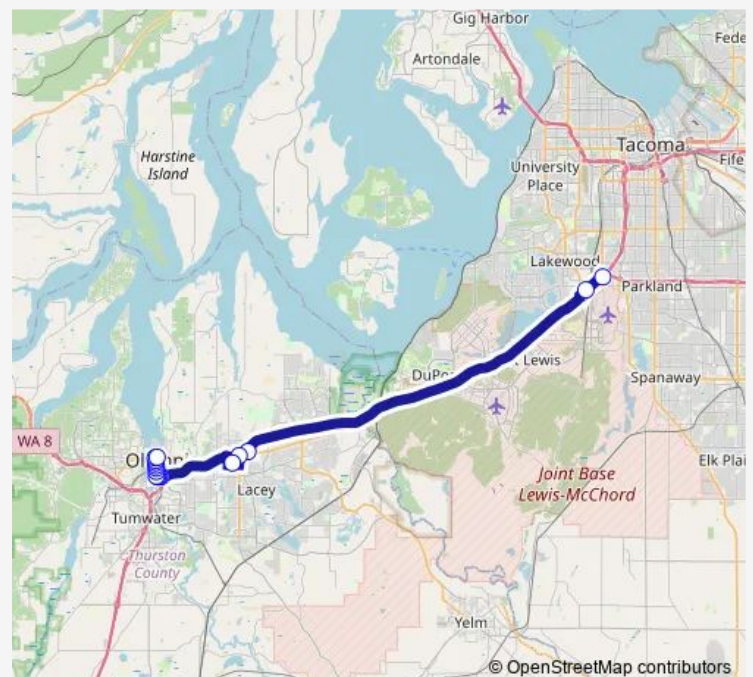

6th Ave at Golf Club Rd

Lacey Transit Center

Martin Way Park & Ride Flyer Stop

Pacific Hwy at Bridgeport Way

Lakewood Station Bay 5

Sr512 Park & Ride

Route schedule

Olympia Transit Center — Sr512 Park & Ride

Monday 05:09-19:30

Tuesday 05:09-19:30

Wednesday 05:09-19:30

Thursday 05:09-19:30

Friday 05:09-19:30

Saturday 08:55-19:10

Sunday 08:55-19:10

Route info

Direction: Olympia Transit Center

Stops: 16

Trip Duration: 0 hour 48 min

620 — Olympia/Lakewood Express

Direction

Sr512 Park & Ride — Olympia Transit Center

16 stops

[Open route schedule](#)

Sr512 Park & Ride

Lakewood Station

Martin Way Park & Ride

College St at Martin Way

Lacey Transit Center

Maple Park Ave at Jefferson St

Maple Park Ave at Franklin St

Maple Park Ave at Capitol Way