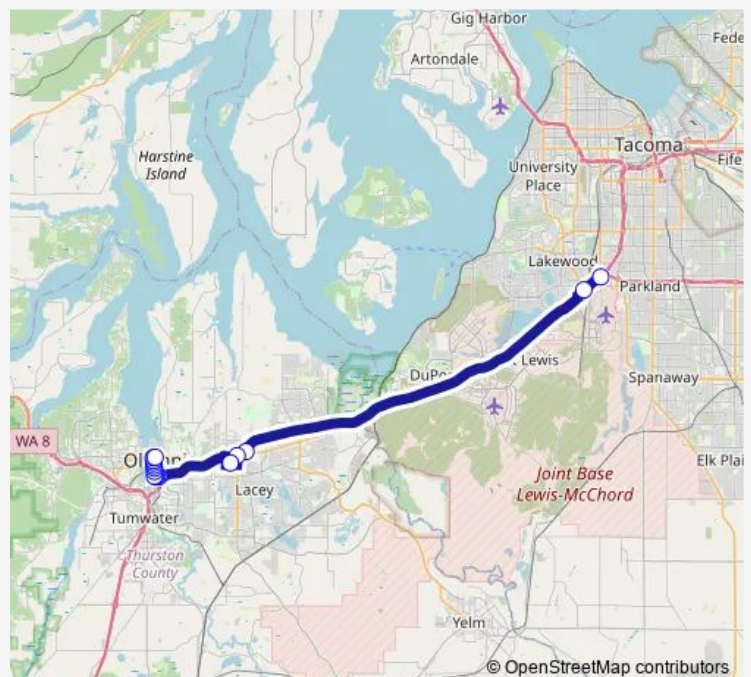

6th Ave at Golf Club Rd

Lacey Transit Center

Martin Way Park & Ride Flyer Stop

Pacific Hwy at Bridgeport Way

Lakewood Station Bay 5

Sr512 Park & Ride

Route schedule

Olympia Transit Center — Sr512 Park & Ride

Monday 05:09-19:30

Tuesday 05:09-19:30

Wednesday 05:09-19:30

Thursday 05:09-19:30

Friday 05:09-19:30

Saturday 08:55-19:10

Sunday 08:55-19:10

Route info

Direction: Olympia Transit Center

Stops: 16

Trip Duration: 0 hour 47 min

620 — Olympia/Lakewood Express

Direction

Sr512 Park & Ride — Olympia Transit Center

16 stops

[Open route schedule](#)

Route schedule

Sr512 Park & Ride — Olympia Transit Center

Monday 05:50-20:25

Tuesday 05:50-20:25

Wednesday 05:50-20:25

Thursday 05:50-20:25

Friday 05:50-20:25

Saturday 09:55-20:15