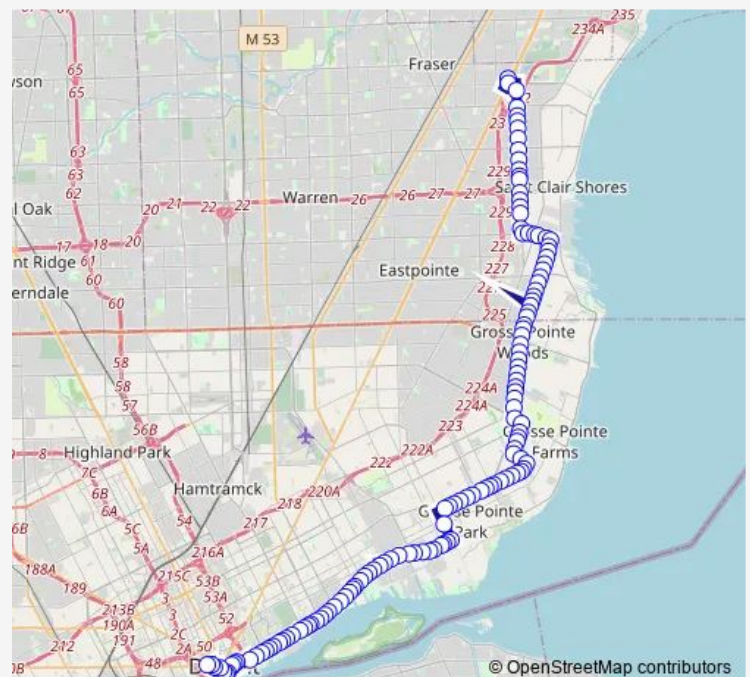

10 Mile RD + Little Mack

10 Mile RD + Manhattan

10 Mile RD + Harper

Route schedule

Gratiot + Masonic Nw — Michigan + Cass

Monday 06:12-07:40

Tuesday 06:12-07:40

Wednesday 06:12-07:40

Thursday 06:12-07:40

Friday 06:12-07:40

Saturday —

Sunday —

Route info

Direction: Gratiot + Masonic Nw

Stops: 128

Trip Duration: 1 hour 3 min

620 — Charlevoix

10 Mile RD + Junior

10 Mile RD + Leo

Greater Mack + 10 Mile Rd

Greater Mack + Revere

Greater Mack + Trombley

Greater Mack + Downing

Greater Mack + Ridgeway

Greater Mack + Grand Lake

Mack + 9 Mile Vitamin Vit

Greater Mack + Colony

Greater Mack + Englehardt

Greater Mack + Maxine

Greater Mack + Gaukler

Greater Mack + Rosedale

Greater Mack + Shady Lane