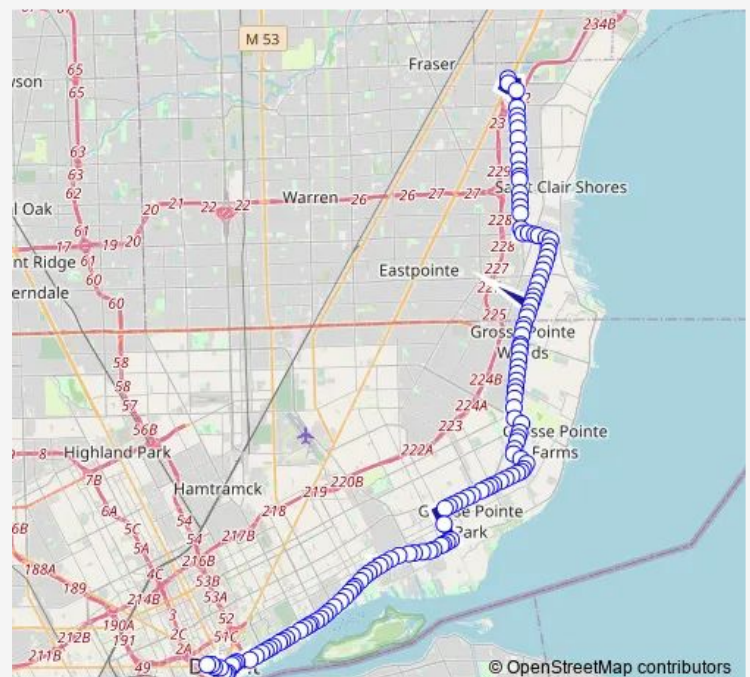

10 Mile RD + Little Mack

10 Mile RD + Manhattan

10 Mile RD + Harper

Route schedule

Gratiot + Masonic Nw — Michigan + Cass

Monday 06:12-07:40

Tuesday 06:12-07:40

Wednesday 06:12-07:40

Thursday 06:12-07:40

Friday 06:12-07:40

Saturday —

Sunday —

Route info

Direction: Gratiot + Masonic Nw

Stops: 128

Trip Duration: 1 hour 3 min

620 — Charlevoix

10 Mile RD + Junior

10 Mile RD + Leo

Greater Mack + 10 Mile Rd

Greater Mack + Revere

Greater Mack + Trombley

Greater Mack + Downing

Greater Mack + Ridgeway

Greater Mack + Grand Lake

Mack + 9 Mile Vitamin Vit

Greater Mack + Colony

Greater Mack + Englehardt

Greater Mack + Maxine

Greater Mack + Gaukler

Greater Mack + Rosedale

Greater Mack + Shady Lane