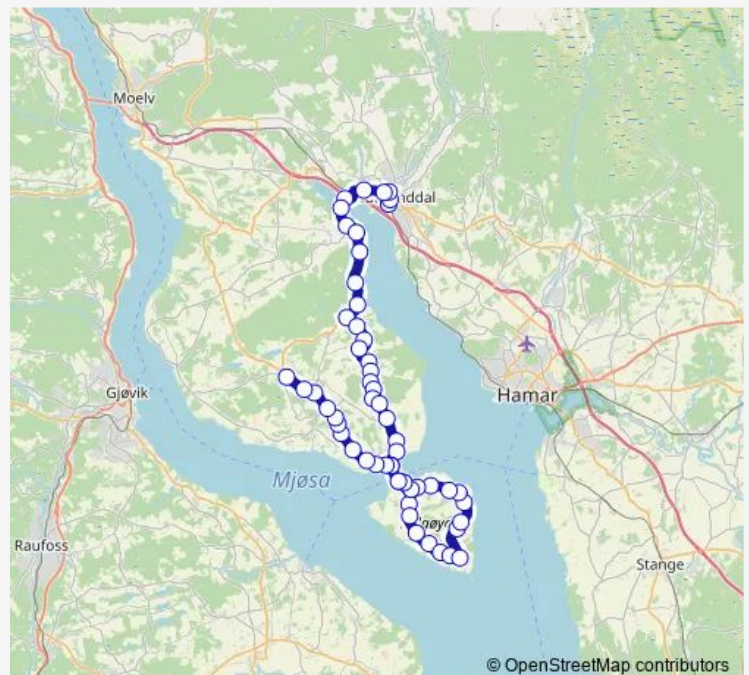

Thursday 06:58-15:45

Friday 06:58-15:45

Saturday —

Sunday —

Route info

Direction: Brumunddal stasjon

Stops: 58

Trip Duration: 1 hour 6 min

Thursday 06:58

Friday 06:58

Saturday —

Sunday —

Route info

Direction: Brumunddal sentrum

Stops: 34

Trip Duration: 0 hour 37 min