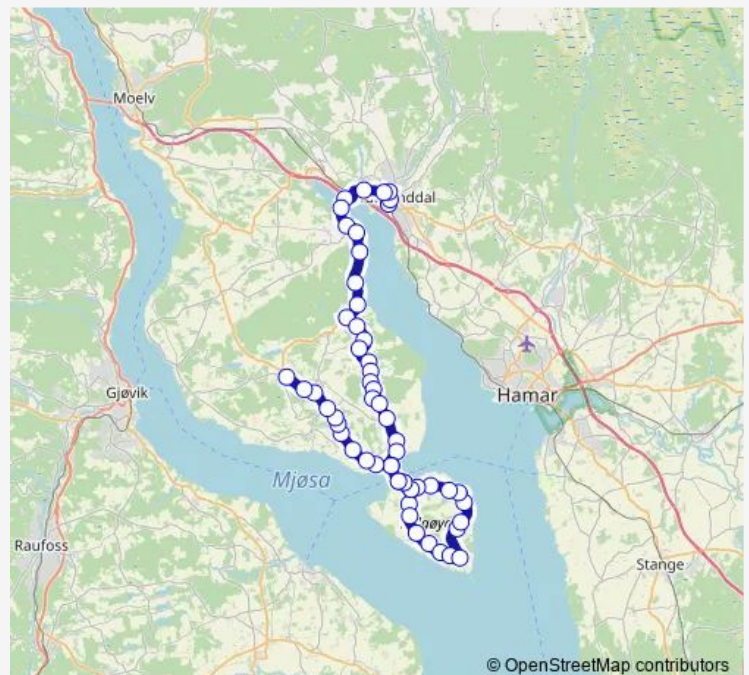

Thursday 06:58-15:45

Friday 06:58-15:45

Saturday —

Sunday —

Route info

Direction: Brumunddal stasjon

Stops: 58

Trip Duration: 1 hour 3 min

Thursday 06:58

Friday 06:58

Saturday —

Sunday —

Route info

Direction: Brumunddal sentrum

Stops: 34

Trip Duration: 0 hour 37 min