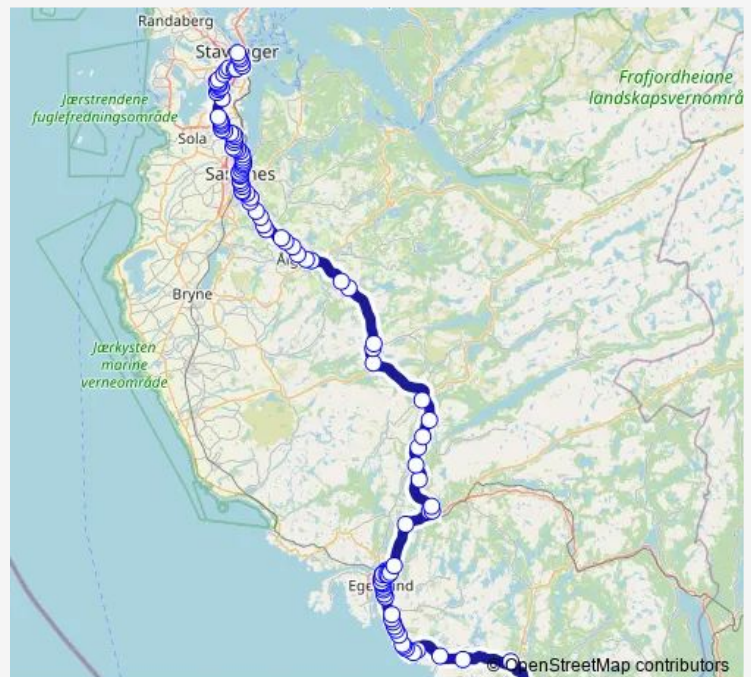

Bus E90

[Go to website](#)

Direction

Stavanger bussterminal 5 — Hauge i Dalane

111 stops

[Open route schedule](#)

Stavanger bussterminal 5

Stavanger politistasjon A

Statens hus A

Vålandsbakken A

Lindahlsbakken

Strømsbrua A

Sus

Mosvangen camping

Ullandhaugveien

Tellusveien

Jernaldergården

UiS ved Kjølvs Egelands hus

UiS øst

UiS ved Kjell Arholms hus

Oljedirektoratet

Novvegen

Prof. Olav Hanssens vei

Novarmen

Kristine Bonnevis veg

Grannesveien

Grannesveien sør

Route schedule

Stavanger bussterminal 5 — Hauge i Dalane

Monday 08:35-17:35

Tuesday 08:35-17:35

Wednesday 08:35-17:35

Thursday 08:35-17:35

Friday 08:35-17:35

Saturday —

Sunday —

Route info

Direction: Stavanger bussterminal 5

Stops: 111

Trip Duration: 2 hour 20 min

■ E90

BusMaps