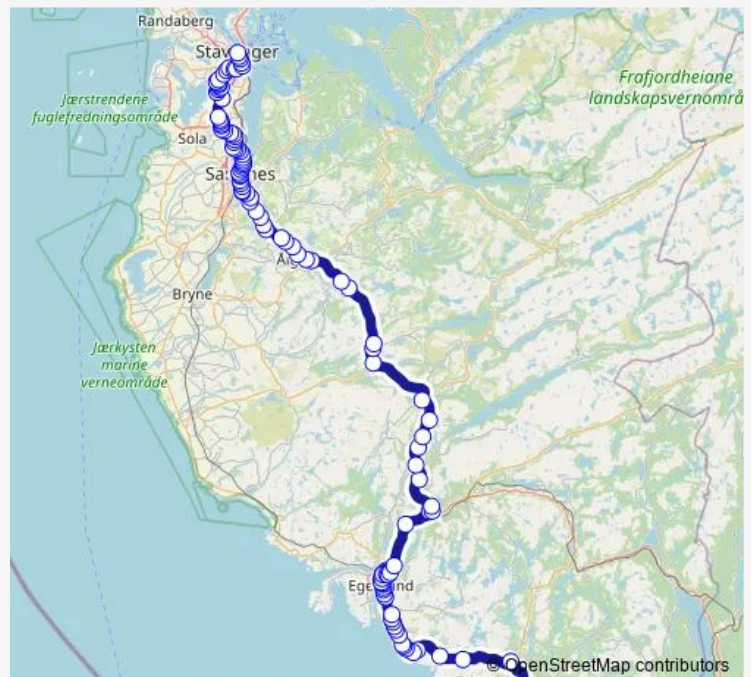

Thursday 08:35-17:35

Friday 08:35-17:35

Saturday —

Sunday —

Route info

Direction: Stavanger bussterminal 5

Stops: 111

Trip Duration: 2 hour 20 min

■ E90

BusMaps

Forus nord B

Refsnesveien B

Maskinveien B

National Oilwell Varco B

Tvedtsenteret B

Koppholen B