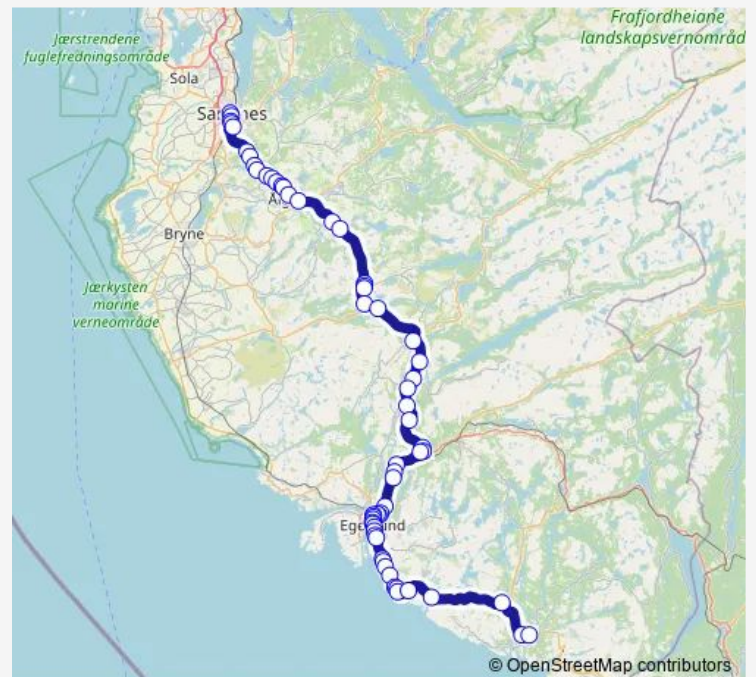

### Route schedule

Hauge i Dalane — Sandnes bussterminal Ruten

Monday 05:40-16:35

Tuesday 05:40-16:35

Wednesday 05:40-16:35

Thursday 05:40-16:35

Friday 05:40-16:35

Saturday —

### Route info

Direction: Hauge i Dalane

Stops: 74

Trip Duration: 1 hour 50 min

■ E90

BusMaps

Årstaddalen

Mossbekk