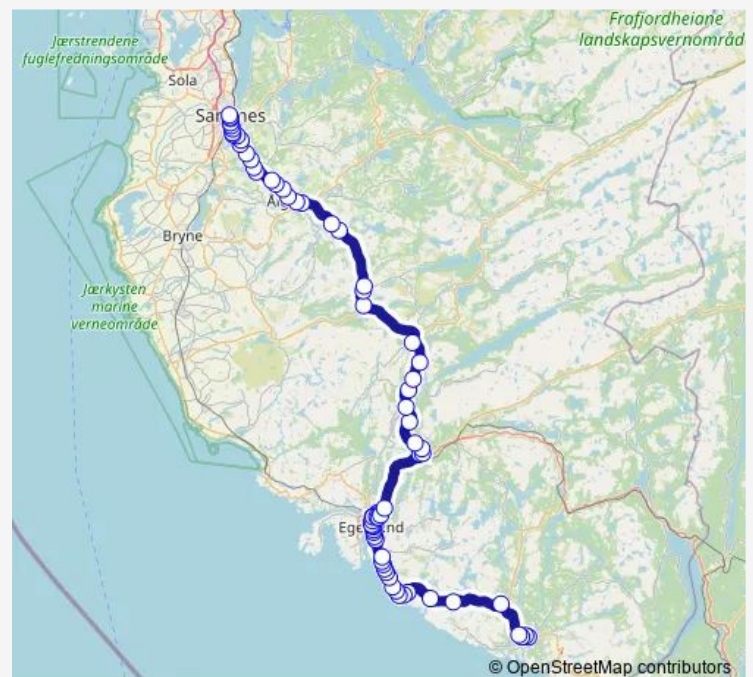

### Route schedule

Hauge i Dalane — Sandnes bussterminal Ruten

Monday 05:40-16:35

Tuesday 05:40-16:35

Wednesday 05:40-16:35

Thursday 05:40-16:35

Friday 05:40-16:35

Saturday —

### Route info

Direction: Hauge i Dalane

Stops: 74

Trip Duration: 1 hour 50 min

■ E90

BusMaps

Årstaddalen

Mossbekk