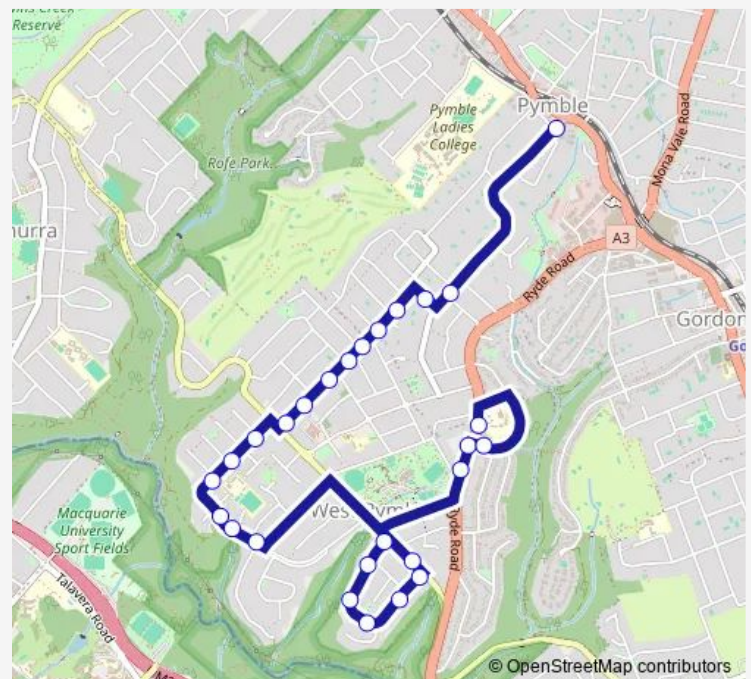

### Direction

Livingstone Av At Orinoco St — Gordon West Public School, Ryde Rd

27 stops

[Open route schedule](#)

Livingstone Av At Orinoco St

Livingstone Av At Cultowa Rd

Ward St After Livingstone Av

Yarrara Rd Opp Hesperus St

### Route schedule

Livingstone Av At Orinoco St — Gordon West Public School, Ryde Rd

Monday	08:38
Tuesday	08:38
Wednesday	08:38
Thursday	08:38
Friday	—
Saturday	—
Sunday	—

### Route info

Direction: Livingstone Av At Orinoco St

Stops: 27

Trip Duration: 0 hour 22 min

8026 — Pacific Hwy before Livingstone Av to Gordon West PS via West Pymble

62 Kooloona Cres

86 Kooloona Cres

100 Kooloona Cres