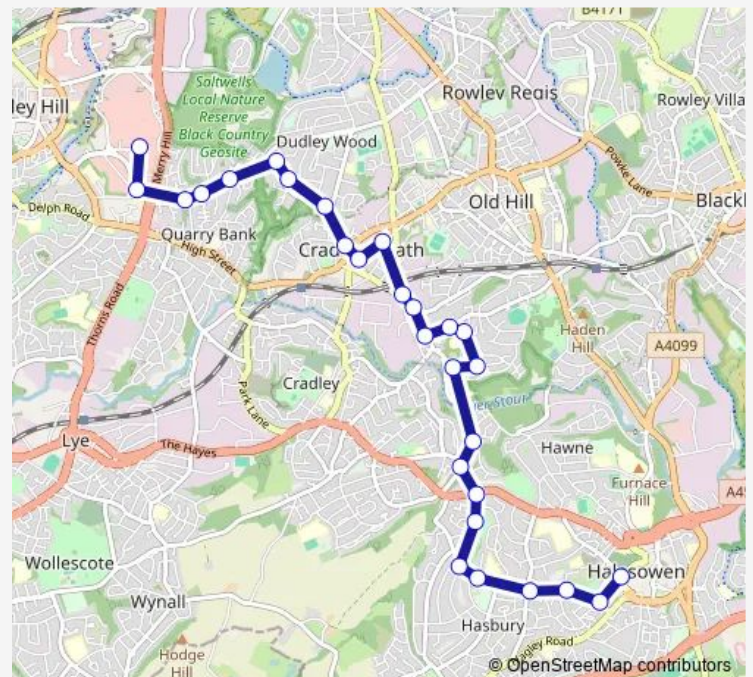

Central Market Hall

By Pass

New Village

Route schedule

Halesowen Bus Station — Merry Hill Bus Station

Monday 10:15-17:15

Tuesday 10:15-17:15

Wednesday 10:15-17:15

Thursday 10:15-17:15

Friday 10:15-17:15

Saturday 10:15-17:15

Sunday 10:15-17:15

Route info

Direction: Halesowen Bus Station

Stops: 28

Trip Duration: 0 hour 28 min

17H — Halesowen - Merry Hill via Cradley Heath

Dalvine Rd

Thompson Close

Birch Coppice

Coppice Rise

Victoria Rd

Two Woods Lane

Merry Hill Bus Station

Stops: 29

Trip Duration: 0 hour 27 min

Wallwell Lane

Highfield Lane

Queensway

Halesowen Bus Station

17H Bus time schedules and route maps are available in an offline PDF at busmaps.com. Use the busmaps.com website to see live bus times, train schedule or subway schedule, and step-by-step directions for all public transit in Dudley