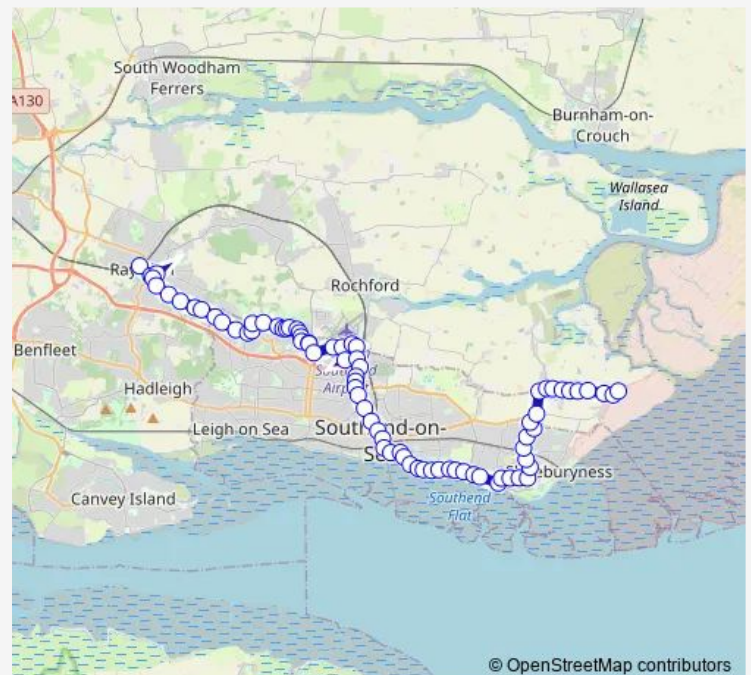

Scotts Park Surgery

The Loyal Toast Ph

Rockall

Route schedule

Railway Station — Landwick Cottages

Monday 05:41-22:06

Tuesday 05:41-22:06

Wednesday 05:41-22:06

Thursday 05:41-22:06

Friday 05:41-22:06

Saturday 07:43-22:06

Sunday —

Route info

Direction: Railway Station

Stops: 78

Trip Duration: 1 hour 24 min

© OpenStreetMap contributors

■ 9a

BusMaps

Lundy Close

Neil Armstrong Way

Eastwoodbury Lane

Comet Way

Comet Way

St Lawrence Way

Avro Road

Vickers Road

Holiday Inn Southend Airport

Warners Bridge

Feeches Road

Manners Way

Thornford Gardens