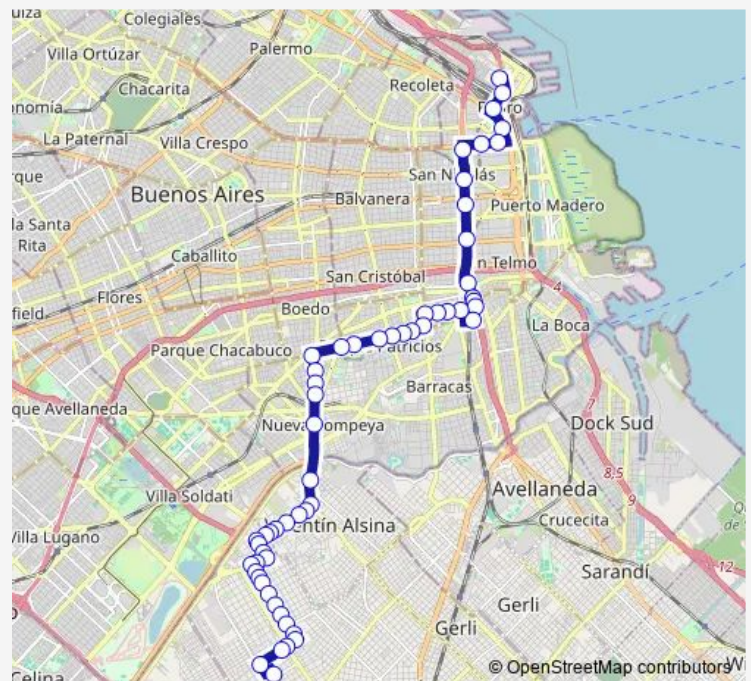

Bus 9A Jnamba009

[Go to website](#)

Direction

General Olazábal 4101-4199 — Calle 2 - Retiro

62 stops

[Open route schedule](#)

General Olazábal 4101-4199

1 DE Mayo 4101-4199

Tagle 3616

Tagle 3502-3600

Chubut 3302-3400

Chubut 3202-3300

Chubut 3002-3100

José María Moreno 2302-2400

José María Moreno 2490

Avenida Presidente Bernardino Rivadavia 2702-2750

Ucrania 2602-2700

José María Moreno 2802-2900

José María Moreno 3002-3100

José María Moreno 3191

José María Moreno 3250-3300

José María Moreno 3302-3400

José María Moreno 3902-4000

Coronel Osorio 2502-2564

Coronel Osorio 2446

Coronel Warnes 3801-3899

Coronel Warnes 3775

Route schedule

General Olazábal 4101-4199 — Calle 2 - Retiro

Monday 00:31-23:34

Tuesday 00:44-23:34

Wednesday 00:31-23:34

Thursday 00:44-23:34

Friday 00:31-23:34

Saturday 00:31-23:33

Sunday 00:31-23:06

Route info

Direction: General Olazábal 4101-4199

Stops: 62

Trip Duration: 1 hour 9 min

9A — Jnamba009