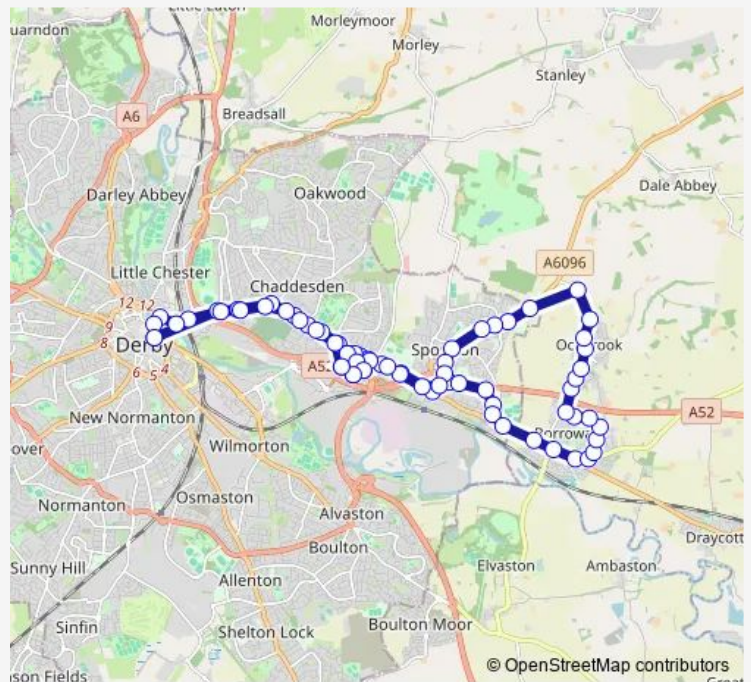

### Route schedule

Morledge — Morledge

Monday 06:42-16:05

Tuesday 06:42-16:05

Wednesday 06:42-16:05

Thursday 06:42-16:05

Friday 06:42-16:05

Saturday 06:42-16:05

### Route info

Direction: Morledge

Stops: 71

Trip Duration: 0 hour 49 min

9A — Derby - Borrowwash Cicular

Milldale Road

Borrowfield Road

Borrowwash Road

Medical Centre

Victoria Avenue

Barrons Way

Nottingham Road Bradbury Close

Priorway Avenue

Harrington Avenue

Priorway Avenue Shops

Peveril Avenue

Cornwall Road

Wayzgoose Drive

Eastgate

Meadow Road

Exeter Street

Derwent Street

Morledge

9A Bus time schedules and route maps are available in an offline PDF at [busmaps.com](https://busmaps.com). Use the [busmaps.com](https://busmaps.com) website to see live bus times, train schedule or subway schedule, and step-by-step directions for all public transit in Derby