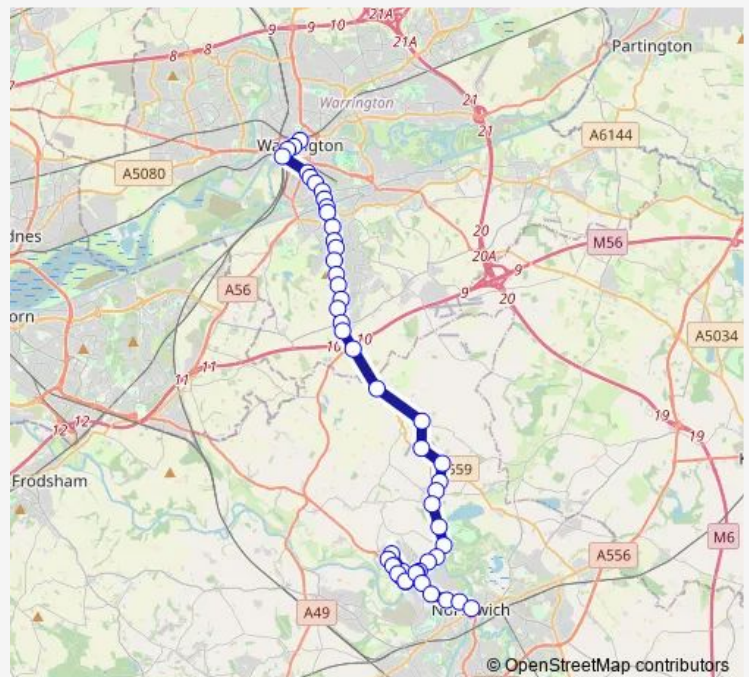

### Route info

Direction: Northwich Interchange Stand F

Stops: 50

Trip Duration: 0 hour 55 min

9A — Warrington - Northwich via Antrobus, Barnton

Memorial Hall

Spinner & Bergamot

Burgamot Lane