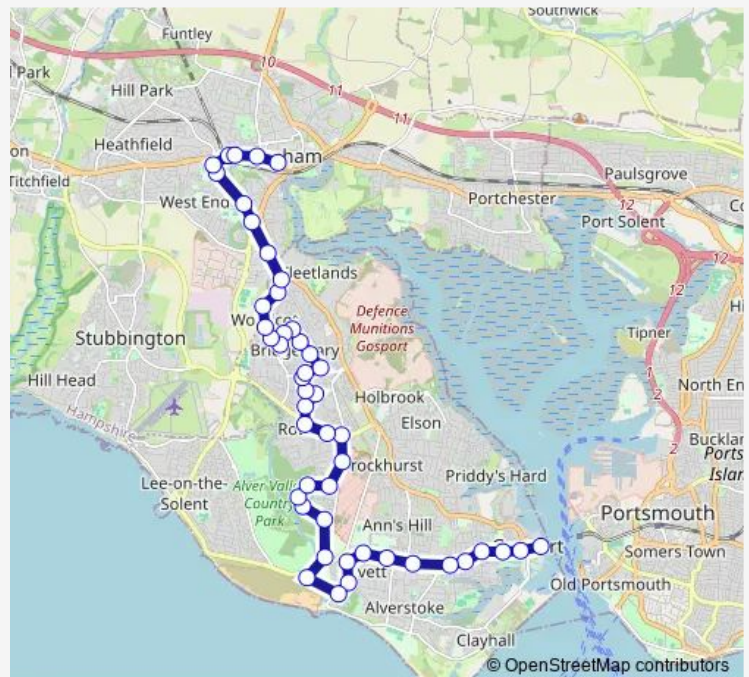

Bus 9A Fareham - Gosport

[Go to website](#)

Direction

Gosport Interchange — Bus Station

48 stops

[Open route schedule](#)

- Gosport Interchange
- Police Station
- Creek Road
- Methodist Church
- Waitrose
- The White Hart
- War Memorial Hospital
- Oval Gardens
- Queens Parade
- Sandford Avenue
- Western Way
- Bay House School
- Kingfisher Caravan Park
- Grange Road
- Grange Road
- Davenport Close
- Derby Court
- Frobisher Close
- Agincourt Avenue
- Magennis Close
- Tichborne Way

Stops: 48

Trip Duration: 0 hour 48 min

■ 9A — Fareham - Gosport

Rowner Lane

Rowner Crossroads

Rowner Lane

Green Crescent

Beauchamp Avenue

Westley Grove

The Avenue

Fareham Station

Station Roundabout

Trinity Street

Bus Station

Direction

Bus Station — Gosport Interchange

Rowner Crossroads

Rowner Lane

Rowner Road

Route schedule

Bus Station — Gosport Interchange

Monday 06:35-18:32

Tuesday 06:35-18:32

Wednesday 06:35-18:32