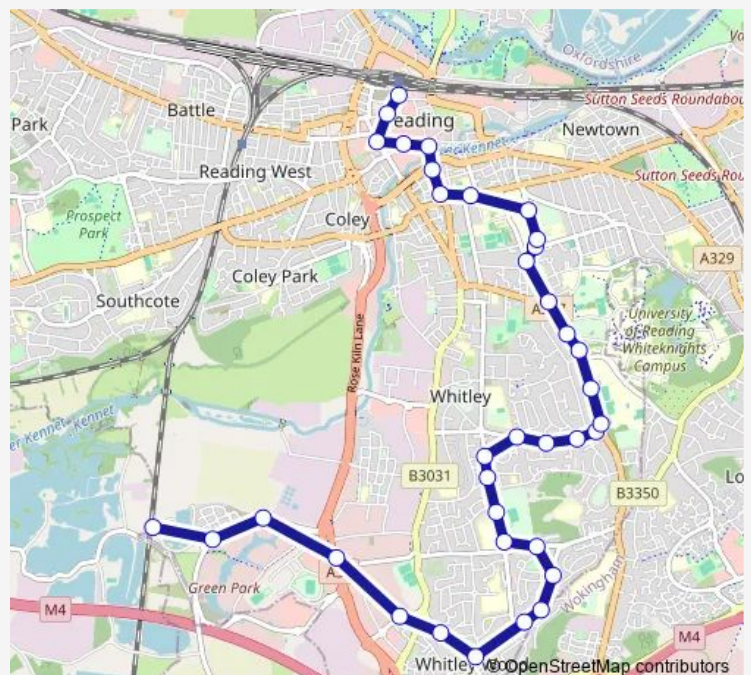

Bus 9a Green Park - Central Reading via Whitley Wood, Royal Berkshire Hospital

[Go to website](#)

Direction

Reading Green Park Station — Station Road

36 stops

[Open route schedule](#)

Reading Green Park Station

Wednesday 16:52-19:50

Thursday 16:52-19:50

Friday 16:52-19:50

Saturday 16:52-19:50

Sunday —

Route info

Direction: Reading Green Park Station

Stops: 36

Trip Duration: 0 hour 44 min

9a — Green Park - Central Reading via Whitley Wood, Royal Berkshire Hospital

Wellington Avenue

Chancellors Way

Christchurch Green

Allcroft Road

Redlane Court

RBH South Wing

RBH Main Entrance

UoR London Road

Crown Street

London Street Foot

Kings Road

Minster Street

St Marys Butts

Friar Street