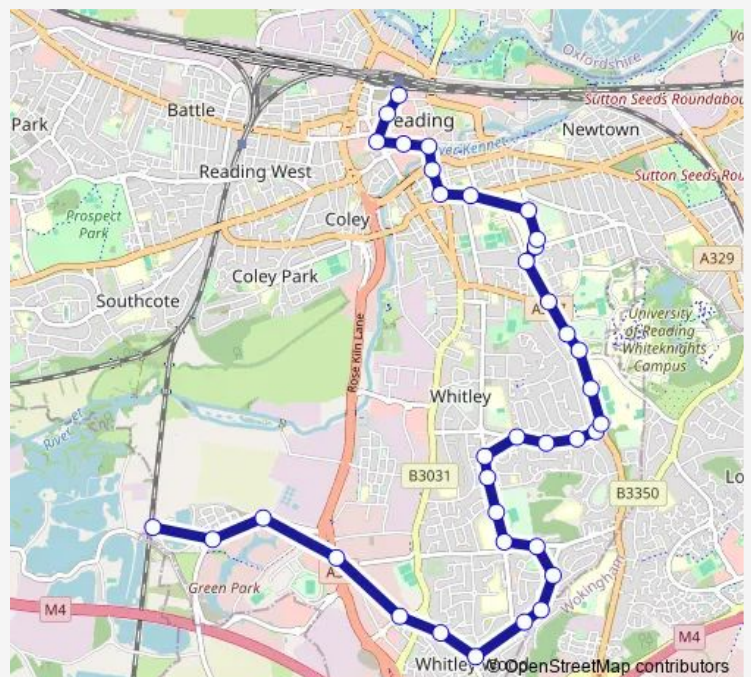

Bus 9a Green Park - Central Reading via Whitley Wood, Royal Berkshire Hospital

[Go to website](#)

Direction

Reading Green Park Station — Station Road

36 stops

[Open route schedule](#)

Reading Green Park Station

Wednesday 16:55-17:45

Thursday 16:55-17:45

Friday 16:55-17:45

Saturday 16:52-19:50

Sunday —

Route info

Direction: Reading Green Park Station

Stops: 36

Trip Duration: 0 hour 39 min

9a — Green Park - Central Reading via Whitley Wood, Royal Berkshire Hospital

Wellington Avenue

Chancellors Way

Christchurch Green

Allcroft Road

Redlane Court

RBH South Wing

RBH Main Entrance

UoR London Road

Crown Street

London Street Foot

Kings Road

Minster Street

St Marys Butts

Friar Street