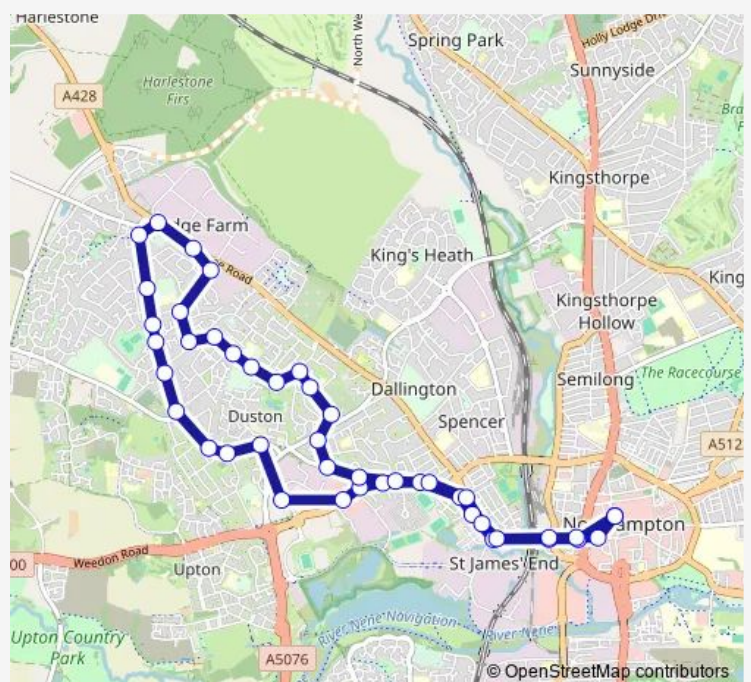

Thursday 05:09-19:00

Friday 05:09-19:00

Saturday 06:09-19:00

Sunday —

Route info

Direction: Northampton Bus Interchange

Stops: 44

Trip Duration: 0 hour 44 min