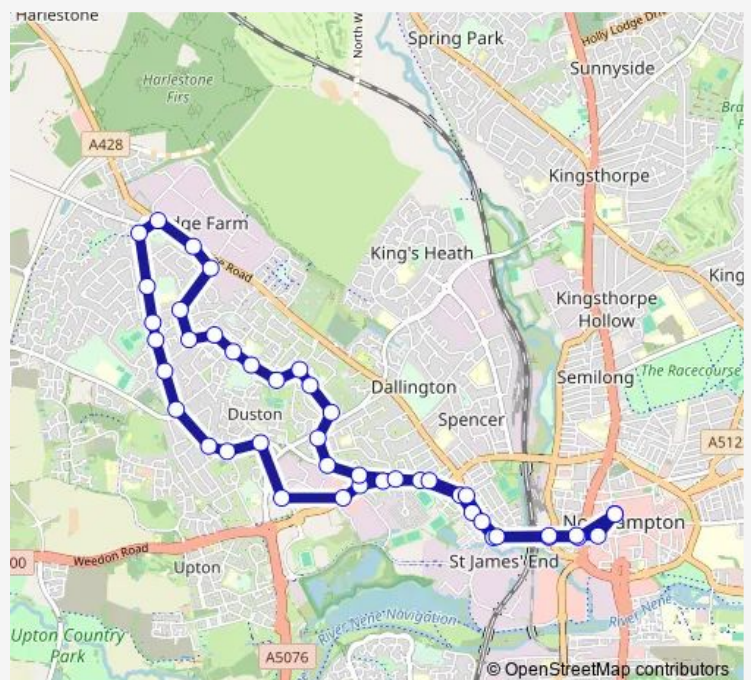

### Route info

Direction: Northampton Bus Interchange

Stops: 44

Trip Duration: 0 hour 44 min

9A — Northampton - Northampton

Harlestone Road

Woodland Close

Eldean Road