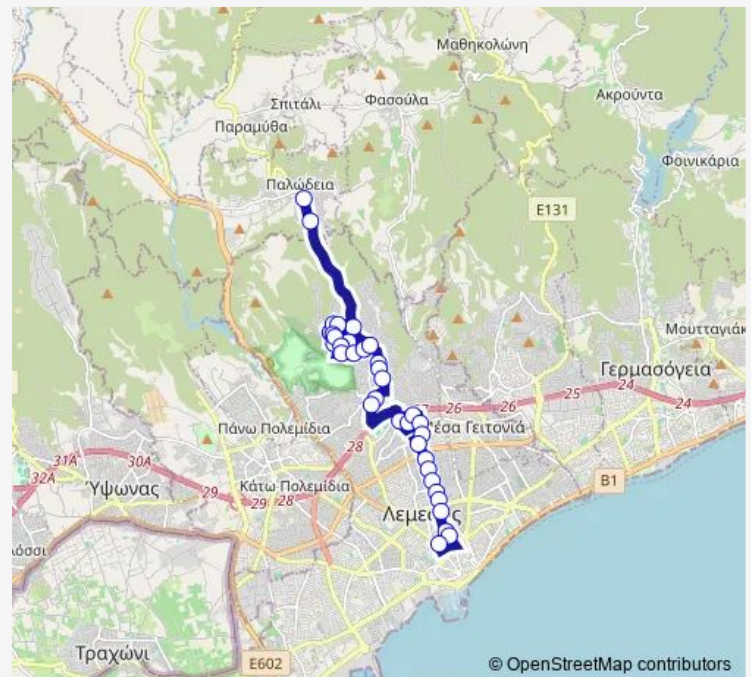

### Route schedule

Emel Bus Station Leontiou A' — Palodeia Community Board 1

Monday	—
Tuesday	—
Wednesday	08:05-13:40
Thursday	—
Friday	08:05-13:40
Saturday	—
Sunday	—

### Route info

Direction: Emel Bus Station Leontiou A'

Stops: 33

Trip Duration: 0 hour 34 min

19 Elementary School - Agia Fylaxi 2

Kanakarias - Koutsoventi 1

Ileias - Kanakarias

Aristagorou - Sopatrou