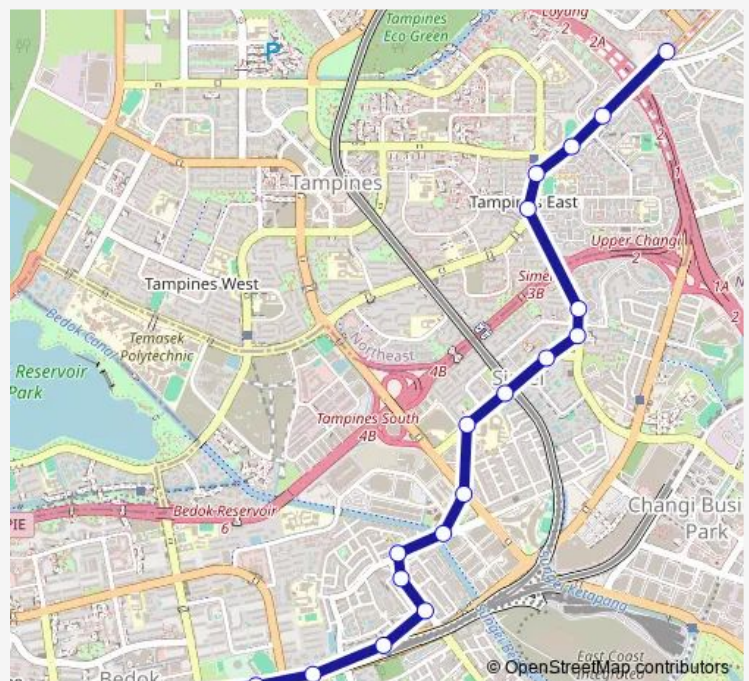

Thursday 18:14

Friday 18:14

Saturday —

Sunday —

Route info

Direction: Bedok Int

Stops: 21

Trip Duration: 0 hour 33 min

9A

BusMaps

9A Bus time schedules and route maps are available in an offline PDF at busmaps.com. Use the busmaps.com website to see live bus times, train schedule or subway schedule, and step-by-step directions for all public transit in Singapore