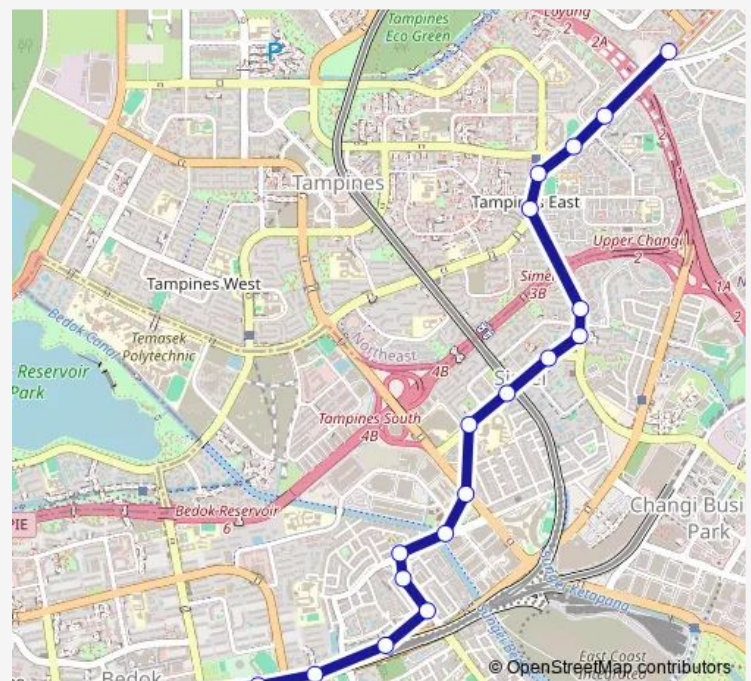

Thursday 18:14

Friday 18:14

Saturday —

Sunday —

Route info

Direction: Bedok Int

Stops: 21

Trip Duration: 0 hour 33 min

9a

9a Bus time schedules and route maps are available in an offline PDF at busmaps.com. Use the busmaps.com website to see live bus times, train schedule or subway schedule, and step-by-step directions for all public transit in Singapore