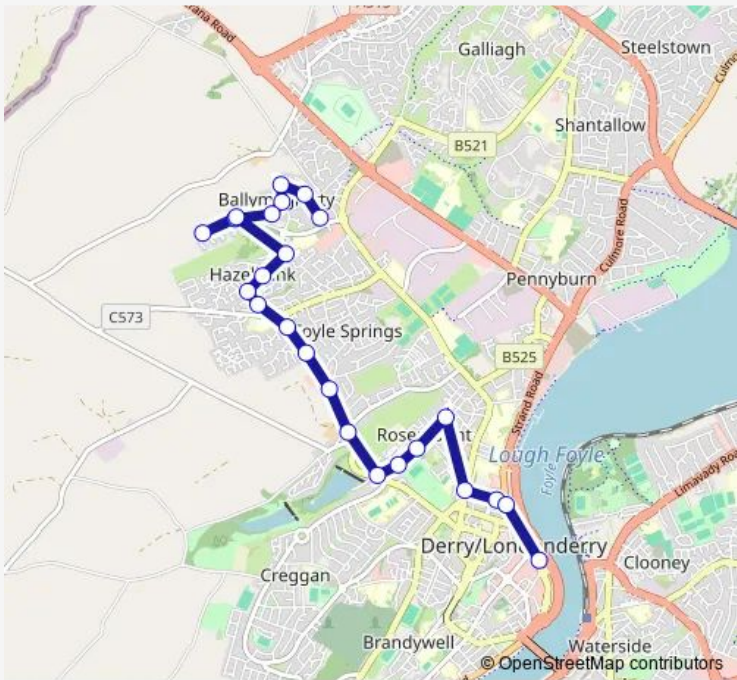

Bus 9a Ballymagroarty - City Centre

[Go to website](#)

Direction
 Yeats Court Schools — Derry Londonderry Bus Station
 24 stops
[Open route schedule](#)

- Yeats Court Schools
- Synge Court
- O Naulian Cresent
- O'Connor Court
- Ballymagroarty
- Friel Close
- Magill Court
- O'riada Court
- Ringfort Road
- Drumard Park
- Inchview
- Marianus Park
- Oranmore Park
- Cashelmore Park
- Hatmore Park
- Hatricks Farm
- Rosemount Roundabout
- Rosemount Gardens
- Park Avenue
- Templemore Park
- Asylum Road

Route schedule
 Yeats Court Schools — Derry Londonderry Bus Station

Monday	07:30-19:30
Tuesday	07:30-19:30
Wednesday	07:30-19:30
Thursday	07:30-19:30
Friday	07:30-19:30
Saturday	08:55-18:50
Sunday	—

Route info
 Direction: Yeats Court Schools
 Stops: 24
 Trip Duration: 0 hour 18 min

9a — Ballymagroarty - City Centre **BusMaps**

Clarendon Street

Quayside Shopping Centre

Derry Londonderry Bus Station

Direction

Derry Londonderry Bus Station — Yeats Court Schools

22 stops

[Open route schedule](#)

Direction: Derry Londonderry Bus Station

Stops: 22

Trip Duration: 0 hour 19 min

9a Bus time schedules and route maps are available in an offline PDF at busmaps.com. Use the busmaps.com website to see live bus times, train schedule or subway schedule, and step-by-step directions for all public transit in Derry