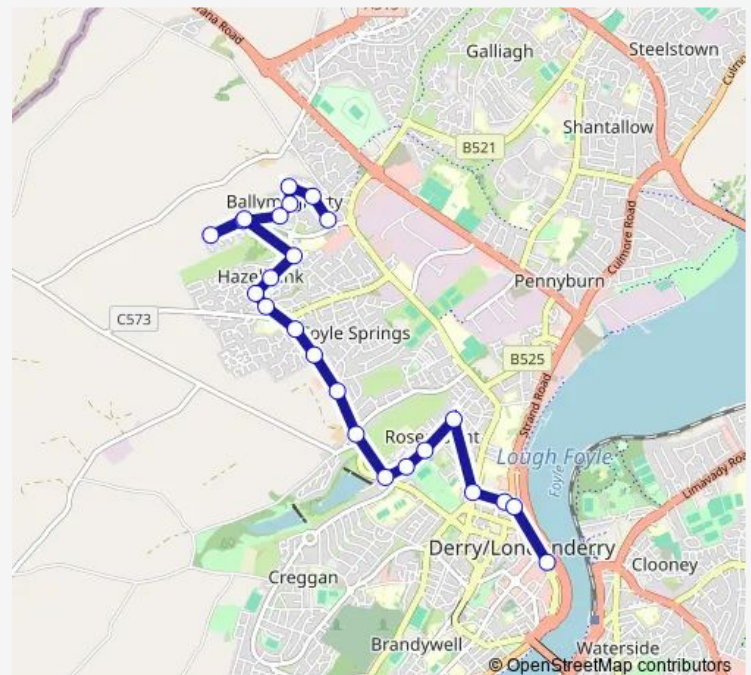

Thursday 07:30-19:30

Friday 07:30-19:30

Saturday 08:55-18:50

Sunday —

Route info

Direction: Yeats Court Schools

Stops: 24

Trip Duration: 0 hour 20 min

9a — Ballymagroarty - City Centre

Clarendon Street

Quayside Shopping Centre

Derry Londonderry Bus Station

Direction

Derry Londonderry Bus Station — Yeats Court Schools

22 stops

[Open route schedule](#)

Monday 08:10-19:10

Tuesday 08:10-19:10

Wednesday 08:10-19:10

Thursday 08:10-19:10

Friday 08:10-19:10

Saturday 08:35-18:30

Sunday —

Route info

Direction: Derry Londonderry Bus Station

Stops: 22

Trip Duration: 0 hour 19 min

9a Bus time schedules and route maps are available in an offline PDF at busmaps.com. Use the busmaps.com website to see live bus times, train schedule or subway schedule, and step-by-step directions for all public transit in Derry