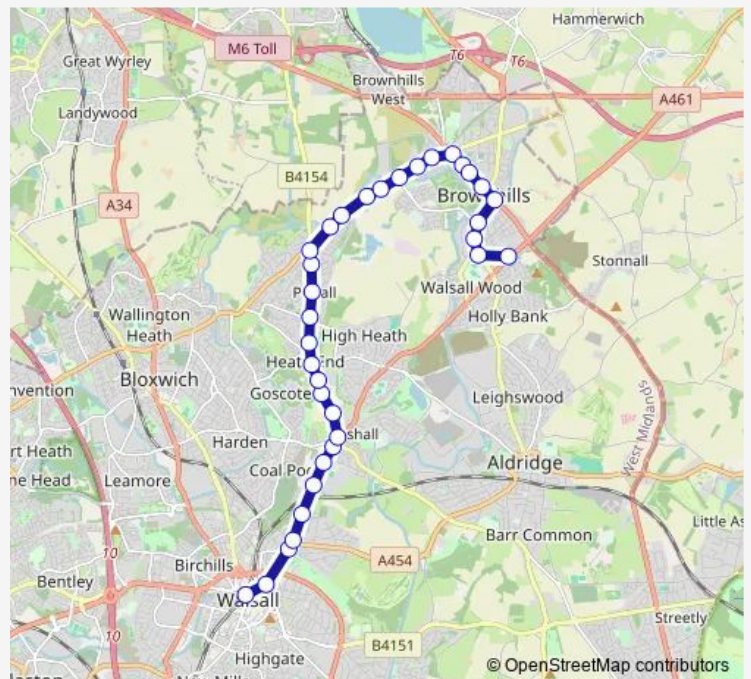

### Route schedule

Walsall Bus Station — Shire Oak Hill

Monday 07:45

Tuesday 07:45

Wednesday 07:45

Thursday 07:45

Friday 07:45

Saturday —

### Route info

Direction: Walsall Bus Station

Stops: 34

Trip Duration: 0 hour 35 min

9A — Walsall - Shire Oak School via Pelsall

BusMaps

Apex Rd

Clayhanger Lane

## Route info

Direction: Shire Oak Close

Stops: 33

Trip Duration: 0 hour 35 min

Cartbridge Lane

Ladypool Close

Cartbridge Lane South

Victoria Terrace