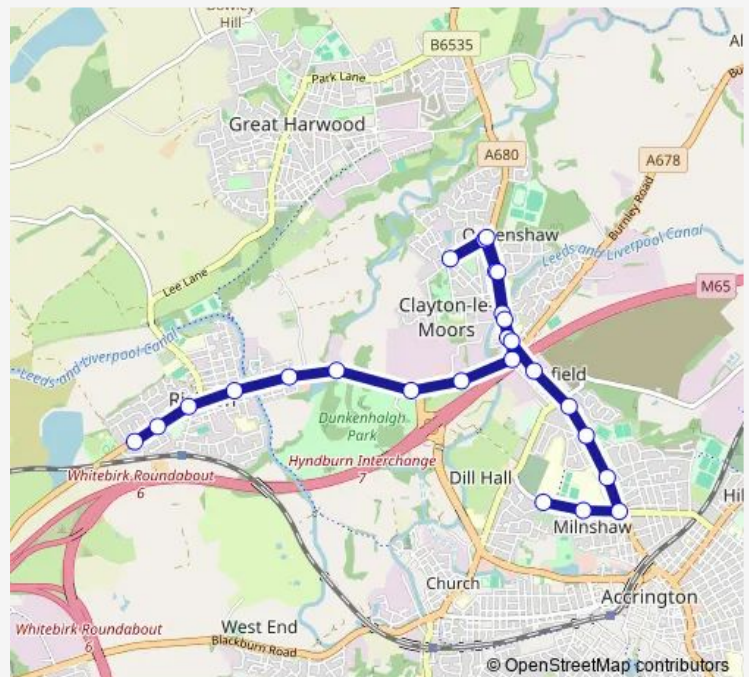

### Direction

War Memorial — Mount Carmel Rchs

37 stops

[Open route schedule](#)

- War Memorial
- Cricket Club
- Station Road
- Roebuck Inn
- James Street
- Riverside Ind Park
- Dunkenhalgh Way
- Beech Street
- Sydney Street
- Whinney Hill Road
- Cricket Club
- Cemetery
- Regent Road
- St Nicholas Road
- Sports Centre
- Church Street
- Bridge Street
- Buttermere Drive
- Browning Avenue
- Tennyson Avenue
- Central Avenue

### Route schedule

War Memorial — Mount Carmel Rchs

Monday	07:50
Tuesday	07:50
Wednesday	07:50
Thursday	07:50
Friday	07:50
Saturday	—
Sunday	—

### Route info

Direction: War Memorial

Stops: 37

Trip Duration: 0 hour 50 min

■ 869 — Rishton - Mount Carmel High School

Thwaites Road

Black Dog Inn

Library

## Route schedule

St Christophers HS — War Memorial

Monday 15:25

---

Tuesday 15:25

---

Wednesday 15:25

---