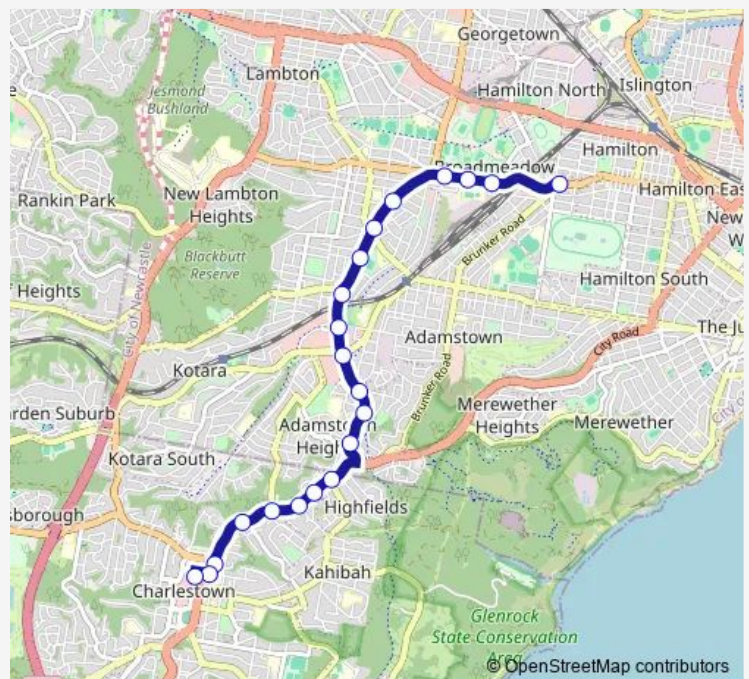

Tuesday 15:22-15:21

Wednesday 15:22-15:21

Thursday 15:22-15:21

Friday 15:22-15:21

Saturday —

Sunday —

Route info

Direction: Belford St Before Chatham St

Stops: 21

Trip Duration: 0 hour 21 min

869 — Broadmeadow Nineways to Charlestown, Pearson St

Direction

Charlestown Square, Frederick St, Stand C — Lambton Rd
Opp Hunter School Of The Performing Arts

19 stops

[Open route schedule](#)

Charlestown Square, Frederick St, Stand C

Charlestown Square, Pearson St, Stand A

Pacific Hwy At Charlestown Rd

Pacific Hwy After Sherburn Pl

Pacific Hwy Opp Ocean View Pde

Pacific Hwy Opp George St

Monday 08:27

Tuesday 08:27

Wednesday 08:27

Thursday 08:27

Friday 08:27

Saturday —

Sunday —

Route info