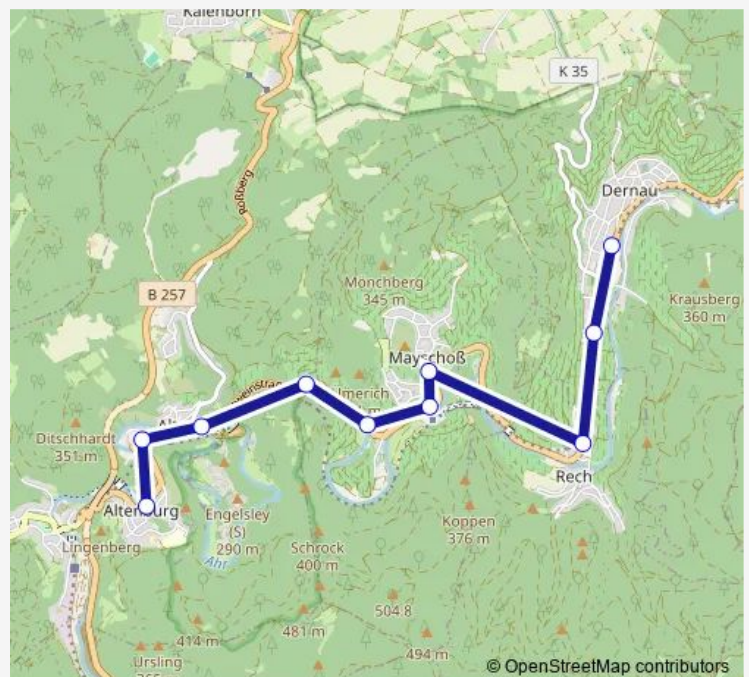

### Route schedule

Dernau Marienthal Trotzenberg — Bad Neuenahr-Ahrweiler Ahrweiler Grundschule

Monday	07:10-07:34
Tuesday	07:10-07:34
Wednesday	07:10-07:34
Thursday	07:10-07:34
Friday	07:10-07:34
Saturday	—
Sunday	—

### Route info

Direction: Dernau Marienthal Trotzenberg

Stops: 8

Trip Duration: 0 hour 17 min

### Direction

Bad Neuenahr-Ahrweiler Bad Neuenahr Peter-Joerres- —  
Bad Neuenahr-Ahrweiler Ahrweiler Bf

3 stops

[Open route schedule](#)

Bad Neuenahr-Ahrweiler Bad Neuenahr Peter-Joerres-

Bad Neuenahr-Ahrweiler Bachem Schulzentrum

### Route info

Direction: Bad Neuenahr-Ahrweiler Bad Neuenahr Peter-Joerres-

Stops: 3

Trip Duration: 0 hour 7 min