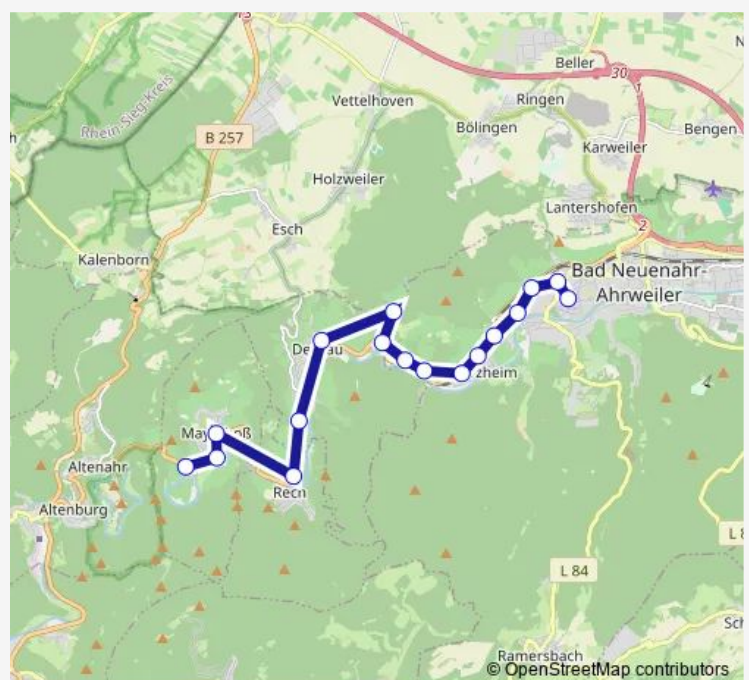

### Route schedule

Dernau Marienthal Trotzenberg — Bad Neuenahr-Ahrweiler Ahrweiler Grundschule

Monday	07:10-07:34
Tuesday	07:10-07:34
Wednesday	07:10-07:34
Thursday	07:10-07:34
Friday	07:10-07:34
Saturday	—
Sunday	—

### Route info

Direction: Dernau Marienthal Trotzenberg

Stops: 8

Trip Duration: 0 hour 17 min

### Direction

Bad Neuenahr-Ahrweiler Bad Neuenahr Peter-Joerres- —  
Bad Neuenahr-Ahrweiler Ahrweiler Bf

3 stops

[Open route schedule](#)

Bad Neuenahr-Ahrweiler Bad Neuenahr Peter-Joerres-

Bad Neuenahr-Ahrweiler Bachem Schulzentrum

### Route info

Direction: Bad Neuenahr-Ahrweiler Bad Neuenahr Peter-Joerres-

Stops: 3

Trip Duration: 0 hour 7 min