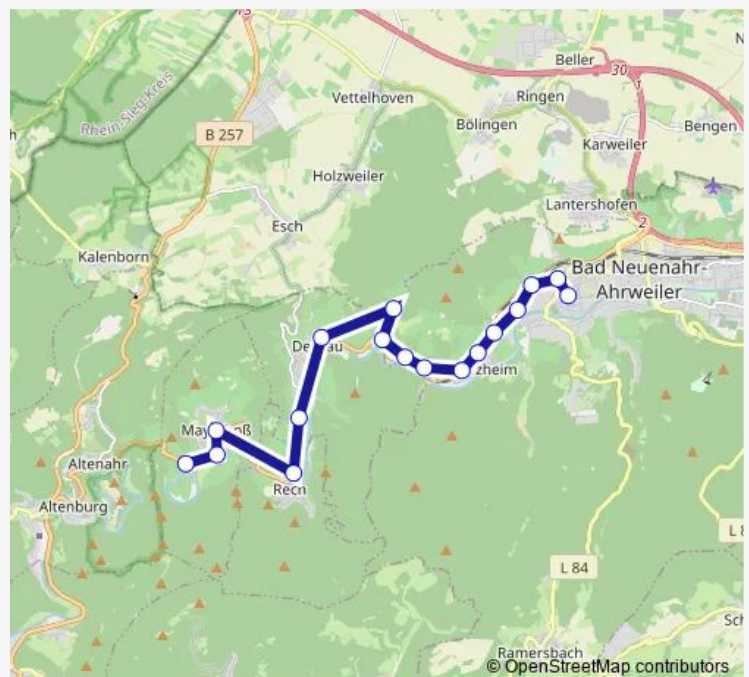

Route schedule

Dernau Marienthal Trotzenberg — Bad Neuenahr-Ahrweiler Ahrweiler Grundschule

Monday	07:10-07:34
Tuesday	07:10-07:34
Wednesday	07:10-07:34
Thursday	07:10-07:34
Friday	07:10-07:34
Saturday	—
Sunday	—

Route info

Direction: Dernau Marienthal Trotzenberg

Stops: 8

Trip Duration: 0 hour 17 min

Direction

Bad Neuenahr-Ahrweiler Bad Neuenahr Peter-Joerres- —
Bad Neuenahr-Ahrweiler Ahrweiler Bf

3 stops

[Open route schedule](#)

Bad Neuenahr-Ahrweiler Bad Neuenahr Peter-Joerres-

Bad Neuenahr-Ahrweiler Bachem Schulzentrum

Bad Neuenahr-Ahrweiler Ahrweiler Bf

Route schedule

Bad Neuenahr-Ahrweiler Bad Neuenahr Peter-Joerres- —
Bad Neuenahr-Ahrweiler Ahrweiler Bf

Direction: Bad Neuenahr-Ahrweiler Bad Neuenahr Peter-Joerres-

Stops: 3

Trip Duration: 0 hour 7 min

Direction

Bad Neuenahr-Ahrweiler Ahrweiler Bf — Bad Neuenahr-Ahrweiler Bad Neuenahr Peter-Joerres-

4 stops