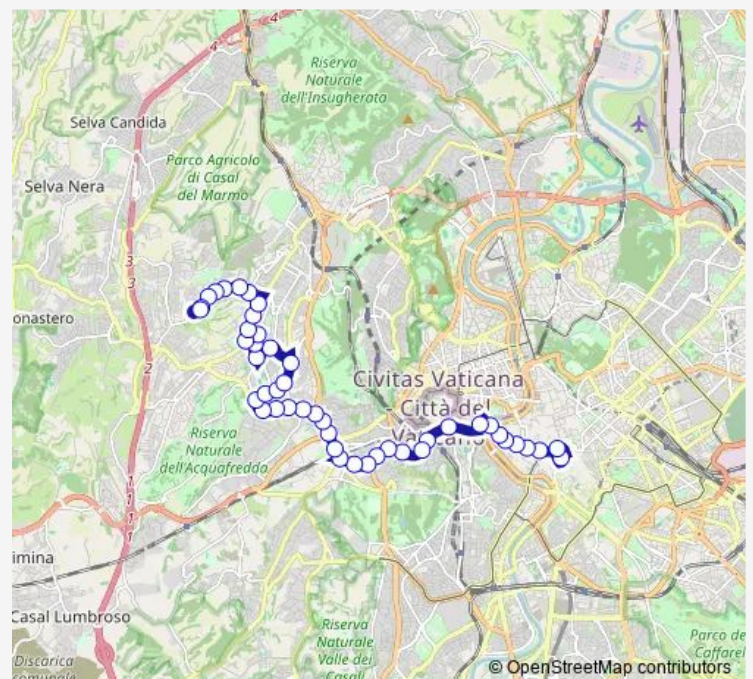

Bus 916

[Go to website](#)

Direction

P.Za Venezia — Andersen

46 stops

[Open route schedule](#)

P.Za Venezia

Plebiscito

Argentina

C.So Vittorio Emanuele/S. A. Della Valle

C.So Vittorio Emanuele/Navona

Chiesa Nuova

C.So Vittorio Emanuele/Tassoni

Ponte Vittorio Emanuele

LGT Sassia/S. Spirito (H)

Cavalleggeri/S. Pietro

C.Ne Aurelia/Madonna DEL Riposo

DE LA Salle (Ma)

C.Ne Cornelia/Bolognini

Route schedule

P.Za Venezia — Andersen

Monday	04:32-02:00 ⁺¹
Tuesday	02:00-02:00 ⁺¹
Wednesday	02:00-02:00 ⁺¹
Thursday	02:00-02:00 ⁺¹
Friday	02:00-02:00 ⁺¹
Saturday	05:01-02:00 ⁺¹
Sunday	—

Route info

Direction: P.Za Venezia

Stops: 46

Trip Duration: 1 hour 10 min

■ 916

BusMaps

Boccea/Galeotti

Boccea/Urbano li