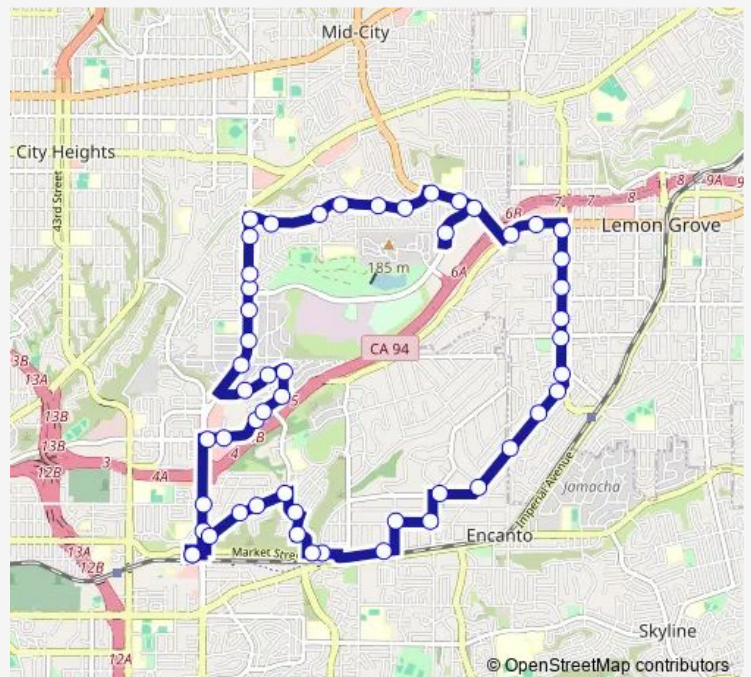

Grape St & Champion St

54th St & Pirotte Dr

54th St & Laurel St

54th St & Nutmeg St

54th St & College Grove Dr

54th St & Redwood St

54th St & Marvin St

54th St & Streamview Dr

Streamview Dr & 55th St

Streamview Dr & Lynn St

Streamview Dr & 5955

Route schedule

Euclid Ave Station — Euclid Ave Station

Monday 05:16-20:49

Tuesday 05:16-20:49

Wednesday 05:16-20:49

Thursday 05:16-20:49

Friday 05:16-20:49

Saturday 06:18-20:48

Sunday 06:18-20:48

Route info

Direction: Euclid Ave Station

Stops: 52

Trip Duration: 0 hour 46 min

916 — Oak Park-Emerald Hills Loop Cw

Streamview Dr & Glade St

Streamview Dr & Hasty Dr

College Av & Streamview Dr

College Av & College Grove Dr

Grove Transit Center

College Av & College Grove Dr

Federal Bl & College Av