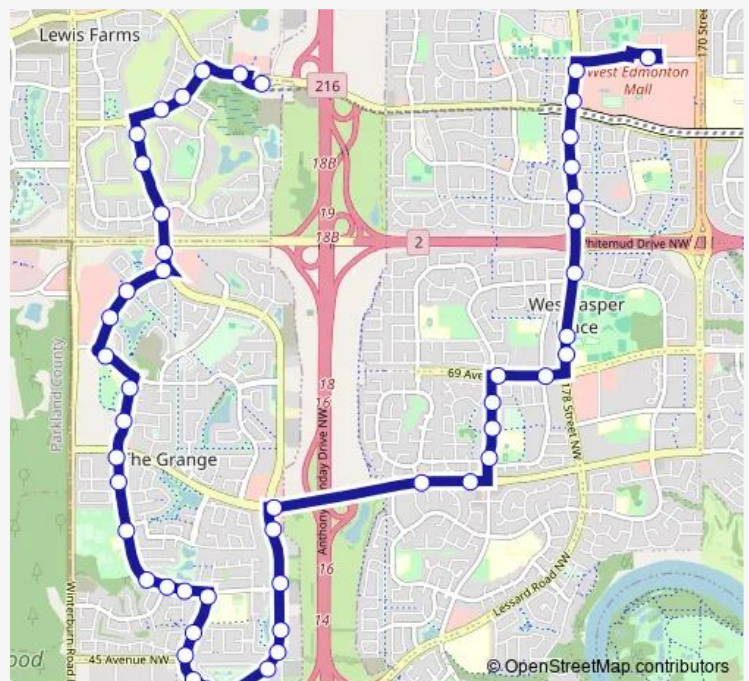

**Bus 916 West Edmonton Mall - Lewis Farms**

[Go to website](#)

**Direction**

Lewis Farms Transit Centre Bay I — West Edmonton Mall Transit Centre Bay A

50 stops

[Open route schedule](#)

- Lewis Farms Transit Centre Bay I
- West Henday Promenade Access & Webber Greens Drive
- Suder Greens Drive & Webber Greens Drive
- Suder Greens Drive & 88 Avenue
- 207 Street & Suder Greens Drive
- Lewis Estates Boulevard & Suder Greens Drive
- Lewis Estates Boulevard & Suder Greens Drive
- Lewis Estates Boulevard & Breckenridge Drive
- Guardian Road & Whitemud Drive
- Guardian Road & Granville Avenue
- Gallinger Loop & Granville Drive
- Granville Drive & Greenough Bay
- Granville Drive & Glastonbury Boulevard
- Granville Link & Gourlay Close
- Granville Link & Getty Heath
- Hemingway Road & 62 Avenue
- Hemingway Road & 60 Avenue
- Hemingway Road & 57 Avenue
- Hardy Point & Hemingway Road
- Hope Road & Hemingway Road
- 206 Street & Hemingway Road

**Route schedule**

Lewis Farms Transit Centre Bay I — West Edmonton Mall Transit Centre Bay A

Monday	05:38-00:02 <sup>+1</sup>
Tuesday	05:38-00:02 <sup>+1</sup>
Wednesday	05:38-00:02 <sup>+1</sup>
Thursday	05:38-00:02 <sup>+1</sup>
Friday	05:38-00:02 <sup>+1</sup>
Saturday	05:58-23:29
Sunday	06:00-23:00

**Route info**

Direction: Lewis Farms Transit Centre Bay I

Stops: 50

Trip Duration: 0 hour 39 min

916 — West Edmonton Mall - Lewis Farms

204 Street & Hemingway Road

204 Street & 48 Avenue

204 Street & 46 Avenue

Hilton Crescent & 44 Avenue

Hilton Drive & 44 Avenue

199 Street & 44 Avenue

199 Street & Hammond Gate

199 Street & 45 Avenue

199 Street & 48 Avenue

199 Street & Hemingway Road

199 Street & 56 Avenue