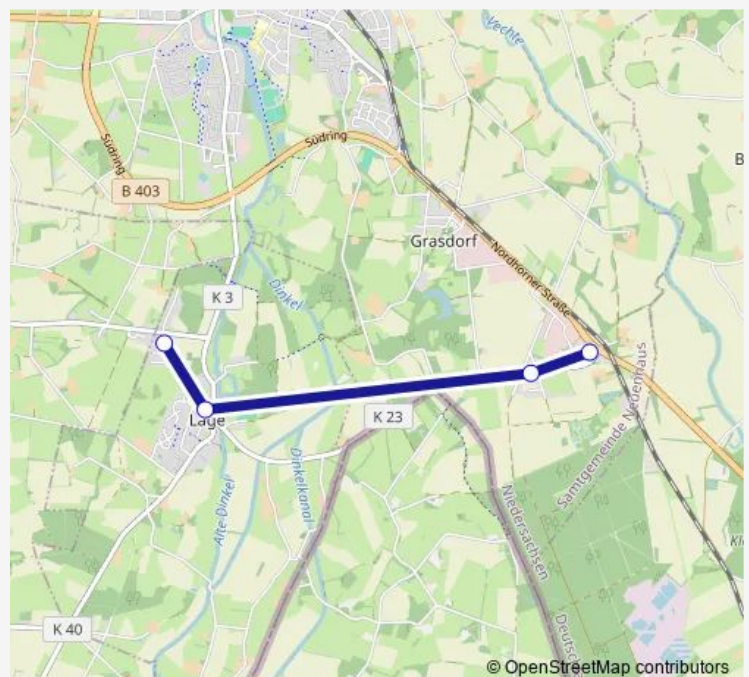

### Direction

Lage Ortfeld — Grasdorf Abzw. Lage

4 stops

[Open route schedule](#)

Lage Ortfeld

Lage Goorweg

Grasdorf Schiffhorst

Grasdorf Abzw. Lage

### Route schedule

Lage Ortfeld — Grasdorf Abzw. Lage

Monday	07:10
Tuesday	07:10
Wednesday	07:10
Thursday	07:10
Friday	07:10
Saturday	—
Sunday	—

### Route info

Direction: Lage Ortfeld

Stops: 4

Trip Duration: 0 hour 7 min

916 Bus time schedules and route maps are available in an offline PDF at [busmaps.com](https://busmaps.com). Use the [busmaps.com](https://busmaps.com) website to see live bus times, train schedule or subway schedule, and step-by-step directions for all public transit in Nordhorn