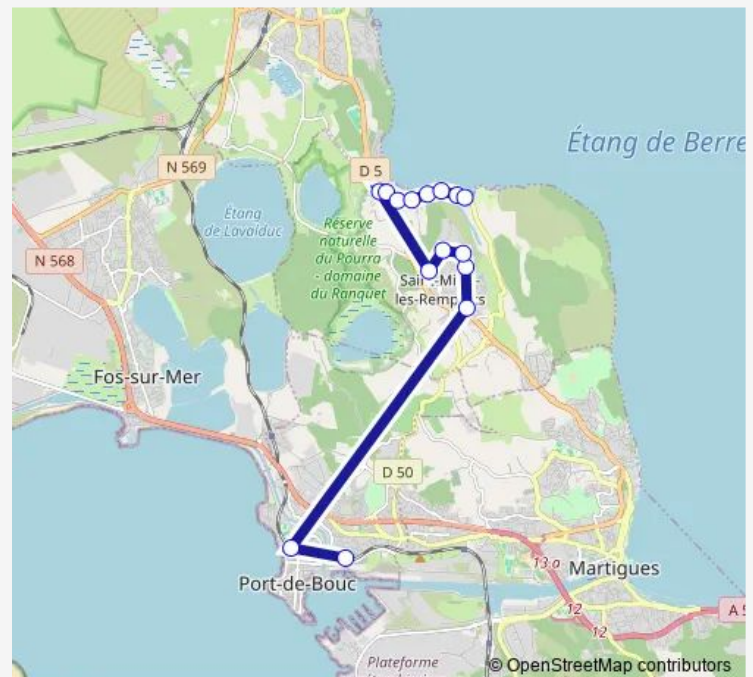

Bus 916 St Mitre - Port de Bouc Moulin

[Go to website](#)

Direction

Lycée Jean Moulin — Massane Plage

15 stops

[Open route schedule](#)

Lycée Jean Moulin

Lycée Ch. Mongrand

Les Iles d'Or

Salle Polyvalente

Lavoisier

Parking Gouin

Massane Plage

Route schedule

Lycée Jean Moulin — Massane Plage

Monday 17:25

Tuesday 17:25

Wednesday 12:30-17:25

Thursday 17:25

Friday 17:25

Saturday 17:25

Sunday 17:25

Route info

Direction: Lycée Jean Moulin

Stops: 15

Trip Duration: 0 hour 35 min

Direction

Allée Vivaldi — Lycée Jean Moulin

15 stops

[Open route schedule](#)

Allée Vivaldi

Allée JS Bach