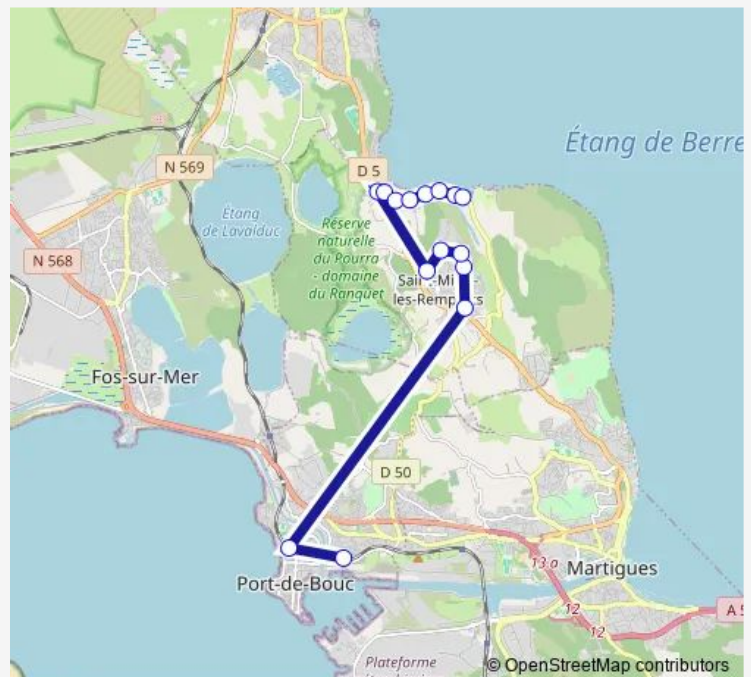

Bus 916 St Mitre - Port de Bouc Moulin

[Go to website](#)

Direction

Lycée Jean Moulin — Massane Plage

15 stops

[Open route schedule](#)

Lycée Jean Moulin

Lycée Ch. Mongrand

Tuesday 17:25

Wednesday 12:30

Thursday 17:25

Friday 17:25

Saturday —

Sunday —

Route info

Direction: Lycée Jean Moulin

Stops: 15

Trip Duration: 0 hour 35 min

916 — St Mitre - Port de Bouc Moulin

Direction

Allée Vivaldi — Lycée Jean Moulin

15 stops

[Open route schedule](#)

Allée Vivaldi

Monday 07:10

Tuesday 07:10

Wednesday 07:10

Thursday 07:10

Friday 07:10

Saturday —

Sunday —

Route info