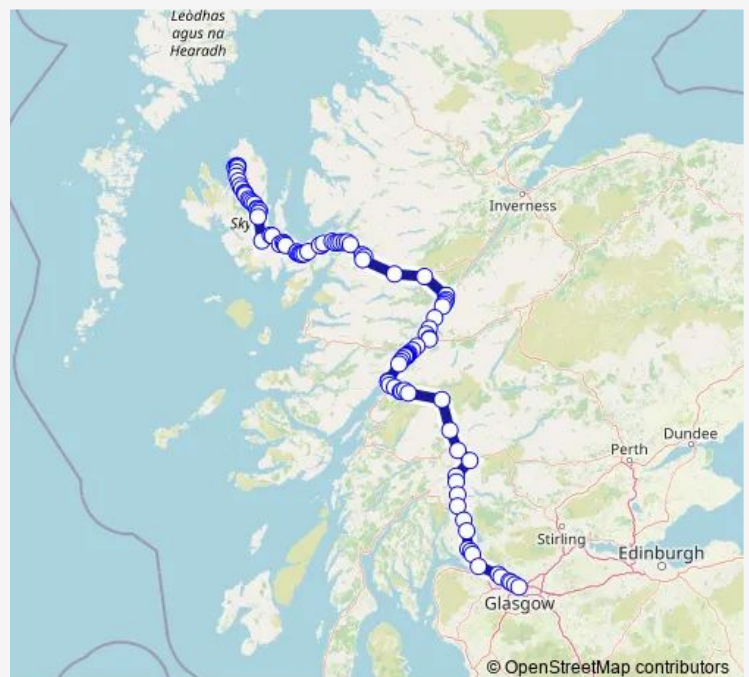

### Route schedule

Uig Pier — Buchanan Bus Station

Monday 14:40-18:25

Tuesday 14:40-18:25

Wednesday 14:40-18:25

Thursday 14:40-18:25

Friday 14:40-18:25

Saturday 14:40-18:40

### Route info

Direction: Uig Pier

Stops: 104

Trip Duration: 7 hour 36 min

■ 916 — Glasgow - Uig

Braes Road End

Hotel

Ferry Road End