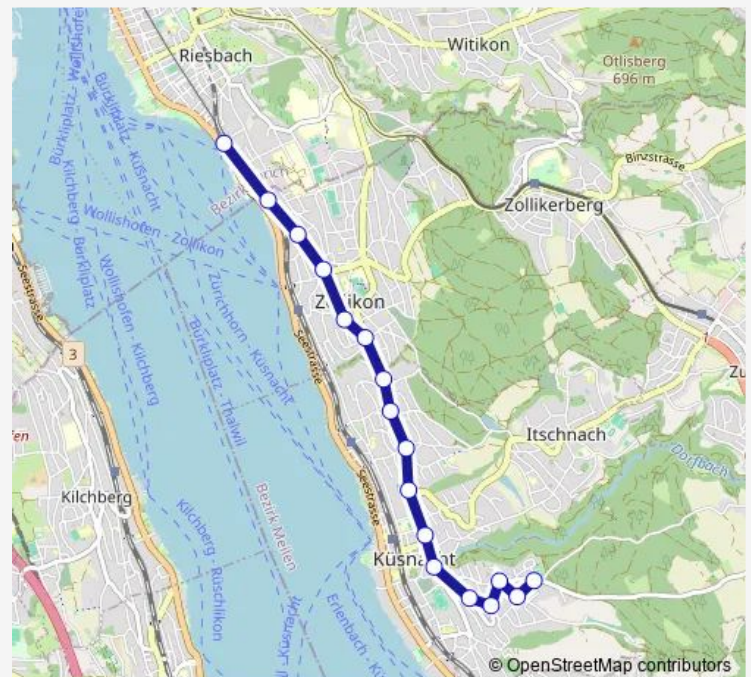

Zürich Tiefenbrunnen, Bahnhof — Küsnacht ZH, Allmend

Monday 06:26

Tuesday —

Wednesday —

Thursday 06:26

Friday 06:26

Saturday —

Sunday 06:26

Route info

Direction: Zürich Tiefenbrunnen, Bahnhof

Stops: 17

Trip Duration: 0 hour 15 min

916 — B 916

Direction

Zürich Tiefenbrunnen, Bahnhof — Küsnacht ZH, Allmend

17 stops

Küsnacht ZH, Ränkestrasse

Küsnacht ZH, Allmend

Route schedule

Zürich Tiefenbrunnen, Bahnhof — Küsnacht ZH, Allmend

Monday 06:56

Tuesday —

Wednesday —

Thursday 06:56

Friday 06:56

Saturday —

Sunday 06:56

Route info

Direction: Zürich Tiefenbrunnen, Bahnhof

Stops: 17

Trip Duration: 0 hour 15 min

916 Bus time schedules and route maps are available in an offline PDF at busmaps.com. Use the busmaps.com website to see live bus times, train schedule or subway schedule, and step-by-step directions for all public transit in Zurich