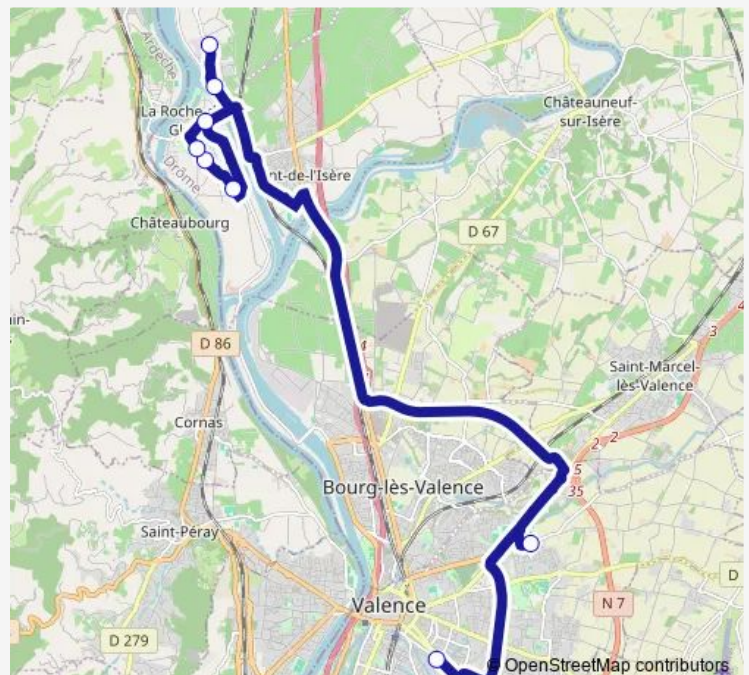

Village

Giratoire Nord

LES Lys

Station Pompage

LOT Vivarais

Village

Route schedule

Pagnol — Village

Monday 17:05

Tuesday 17:05

Wednesday —

Thursday 17:05

Friday 17:05

Saturday —

Sunday —

Route info

Direction: Pagnol

Stops: 8

Trip Duration: 0 hour 32 min

26-18006 — SCO Valence - Bourg - LA Roche DE Glun

Direction

LES 3 Sources — LOT Vivarais

10 stops

[Open route schedule](#)

Station Pompage

LOT Vivarais

Route schedule

LES 3 Sources — LOT Vivarais

Monday	17:15
Tuesday	17:15
Wednesday	12:05
Thursday	17:15
Friday	17:15
Saturday	—
Sunday	—

Route info

Direction: LES 3 Sources

Stops: 10