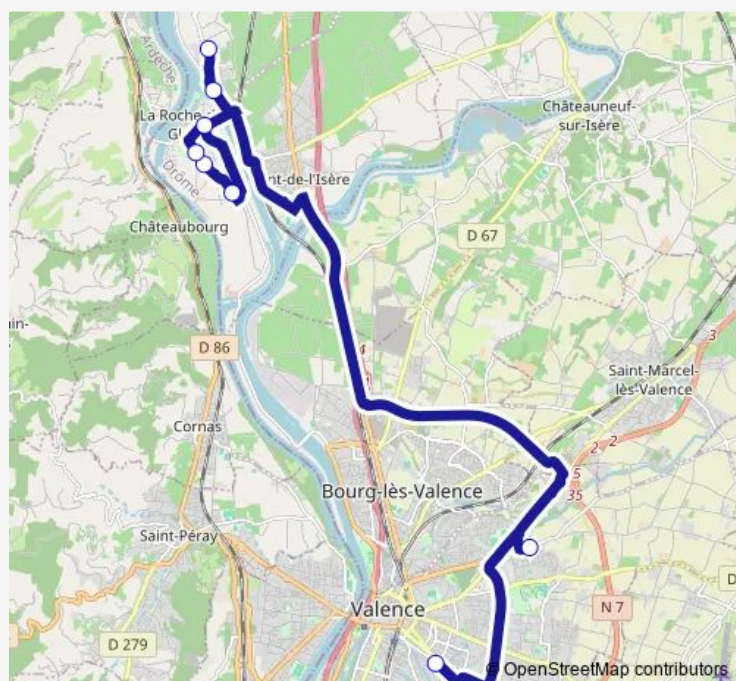

Village

Giratoire Nord

LES Lys

Station Pompage

LOT Vivarais

Village

Route schedule

Pagnol — Village

Monday 17:05

Tuesday 17:05

Wednesday —

Thursday 17:05

Friday 17:05

Saturday —

Sunday —

Route info

Direction: Pagnol

Stops: 8

Trip Duration: 0 hour 32 min

Direction

LES 3 Sources — LOT Vivarais

10 stops

[Open route schedule](#)

LES 3 Sources

Route info

Direction: C.Vernet

Stops: 12

Trip Duration: 0 hour 39 min

Direction

Station Pompage — C.Vernet

10 stops

[Open route schedule](#)