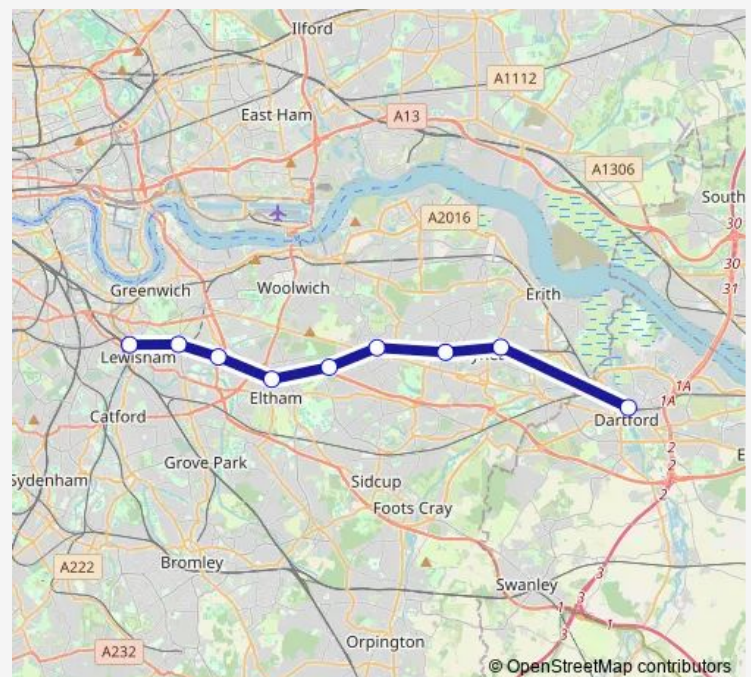

Lewisham — Dartford

Monday	—
Tuesday	24:22-00:36 ⁺¹
Wednesday	00:22-00:36 ⁺¹
Thursday	00:22-00:36 ⁺¹
Friday	00:22-00:36
Saturday	05:51-01:11 ⁺¹
Sunday	00:06-01:11

Route info

Direction: Lewisham

Stops: 9

Trip Duration: 1 hour 12 min

Direction

Lewisham — Dartford

11 stops

[Open route schedule](#)

Lewisham

Blackheath

Charlton

Woolwich Dockyard