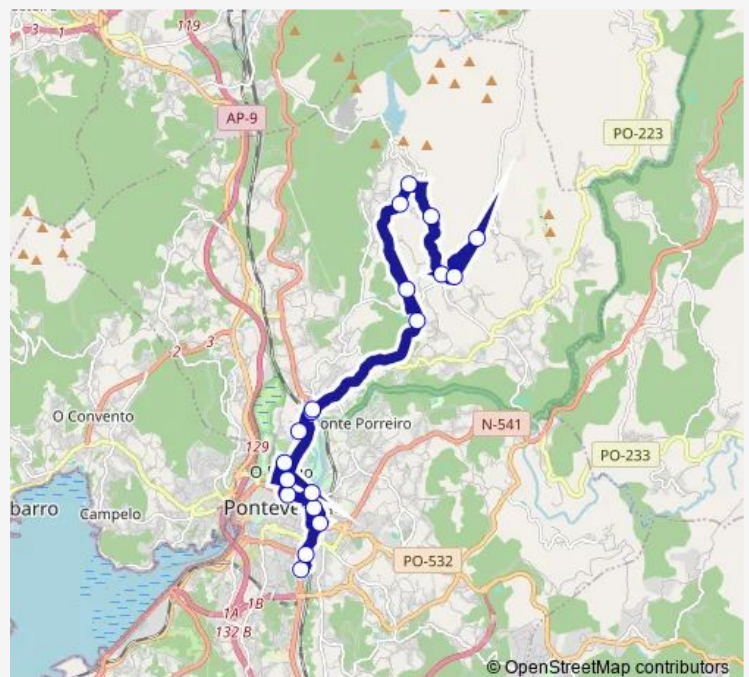

Saturday 13:10-21:00

Sunday 18:30

Route info

Direction: Pontevedra E.A.

Stops: 19

Trip Duration: 0 hour 39 min

■ Xg628003 — Fontáns - Pontevedra E.A.

Direction

Monday 07:25-15:15

Tuesday 07:25-15:15

Wednesday 07:25-15:15

Thursday 07:25-15:15

Friday 07:25-15:15

Saturday 08:30-15:20

Sunday 15:20

Route info