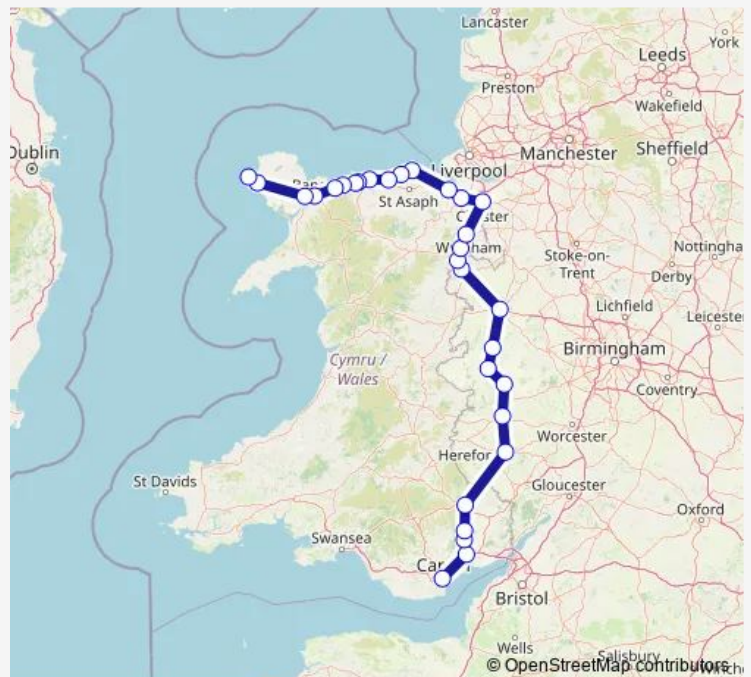

Rail Aw:Cdf->Hhd AW train service from CDF to Hhd

[Go to website](#)

Direction

Cardiff Central — Holyhead

30 stops

[Open route schedule](#)

Cardiff Central

Newport (S Wales)

Cwmbran

Pontypool & New Inn

Abergavenny

Hereford

Leominster

Ludlow

Craven Arms

Church Stretton

Shrewsbury

Gobowen

Chirk

Ruabon

Wrexham General

Chester

Shotton

Flint

Prestatyn

Rhyl

Abergele & Pensarn

Route schedule

Cardiff Central — Holyhead

Monday —

Tuesday —

Wednesday —

Thursday —

Friday —

Saturday —

Sunday 15:17

Route info

Direction: Cardiff Central

Stops: 30

Trip Duration: 5 hour 3 min

Aw:Cdf->Hhd — AW train service from CDF to Hhd