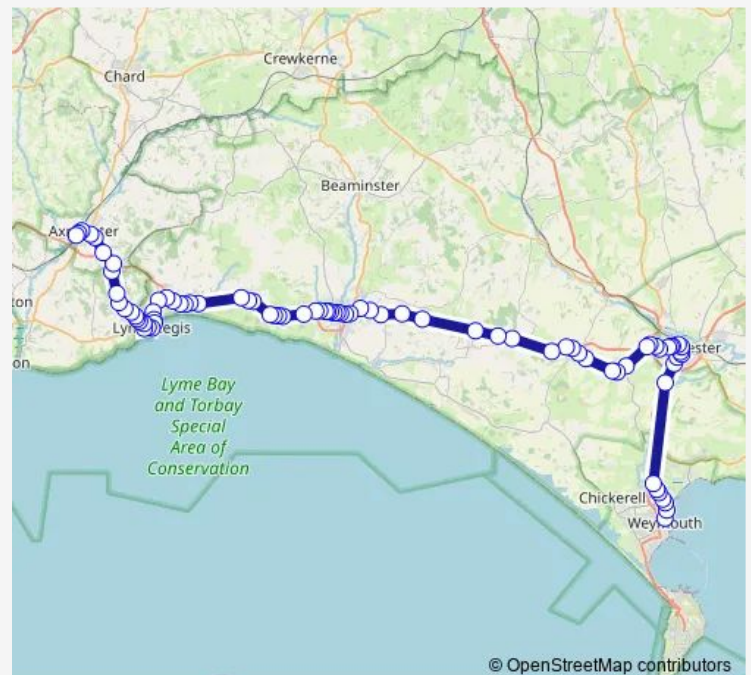

### Route schedule

Rail Station — Kings Statue

Monday 06:56-18:15

Tuesday 06:56-18:15

Wednesday 06:56-18:15

Thursday 06:56-18:15

Friday 06:56-18:15

Saturday 10:15-18:15

### Route info

Direction: Rail Station

Stops: 83

Trip Duration: 2 hour 4 min

X51 — Dorchester - Axminster

Fernhill Hotel

Wood Farm

Old Lyme Hill