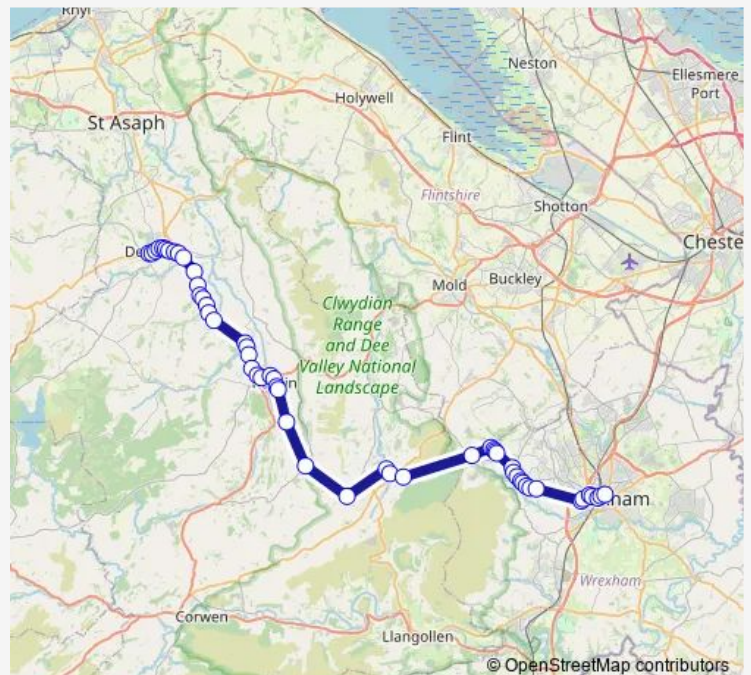

Bus X51 Denbigh - Wrexham via Ruthin

[Go to website](#)

Direction

Lenten Pool — Ruthin War Memorial

25 stops

[Open route schedule](#)

Lenten Pool

Library and Museum

Denbigh Police Station

Lidl

Plas Pigot

Denbigh High School

Pinetree Court

Ysgybor Wen Cottages

Llys Catrin

Brookhouse Mill

Llwyn Bach

Llwyn-y-Rhos

Kings Head Inn

The Lodge

Pentre Motors

Glan Aber Farm

Bont Garreg Cottages

Drovers Arms

Maes Derw

Plas Einws Turn

Ruthin Aldi

Route schedule

Lenten Pool — Ruthin War Memorial

Monday 07:30

Tuesday 07:30

Wednesday 07:30

Thursday 07:30

Friday 07:30

Saturday 07:30

Sunday —

Route info

Direction: Lenten Pool

Stops: 25

Trip Duration: 0 hour 24 min

■ X51 — Denbigh - Wrexham via Ruthin