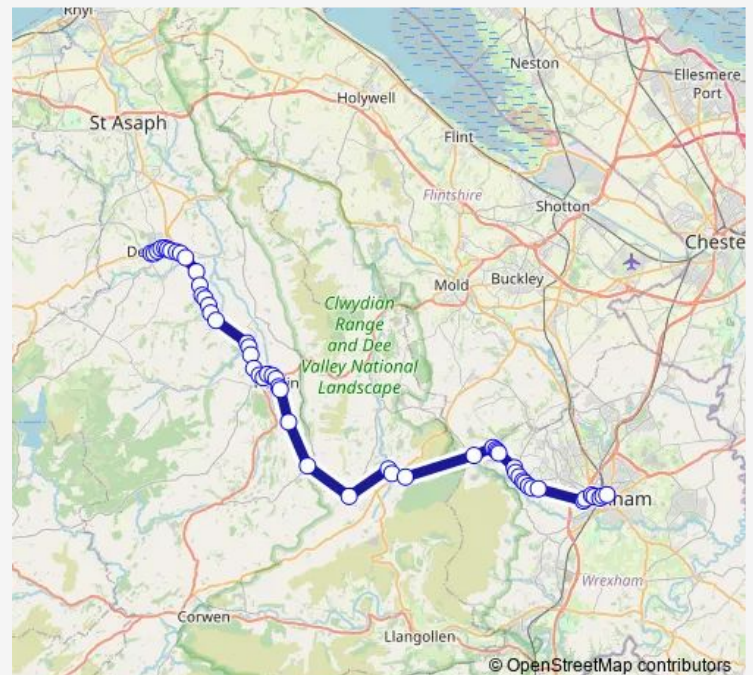

Bus X51 Denbigh - Wrexham via Ruthin

[Go to website](#)

Direction

Wrexham Bus Station 6 — Lenten Pool

56 stops

[Open route schedule](#)

Wrexham Bus Station 6

Wrexham Fire Station

Watery Road Level Crossing

Maelor Hospital

Medical Institute

Croesnewydd Rd

Croesnewydd Road

Pentre Bach Estate

Poplar Close

Penygelli Avenue

High Street

Coedpoeth Police Station

Smelt Road

Five Crosses

Village Bakery

Ruthin Road

Gegin

Ffynnon Nephal

Kings Head Inn

Old Bwlchwynn Post Office

Hill House

Route schedule

Wrexham Bus Station 6 — Lenten Pool

Monday 08:50-23:05

Tuesday 08:50-23:05

Wednesday 08:50-23:05

Thursday 08:50-23:05

Friday 08:50-23:05

Saturday 08:50-23:05

Sunday —

Route info

Direction: Wrexham Bus Station 6

Stops: 56

Trip Duration: 1 hour 9 min

■ X51 — Denbigh - Wrexham via Ruthin