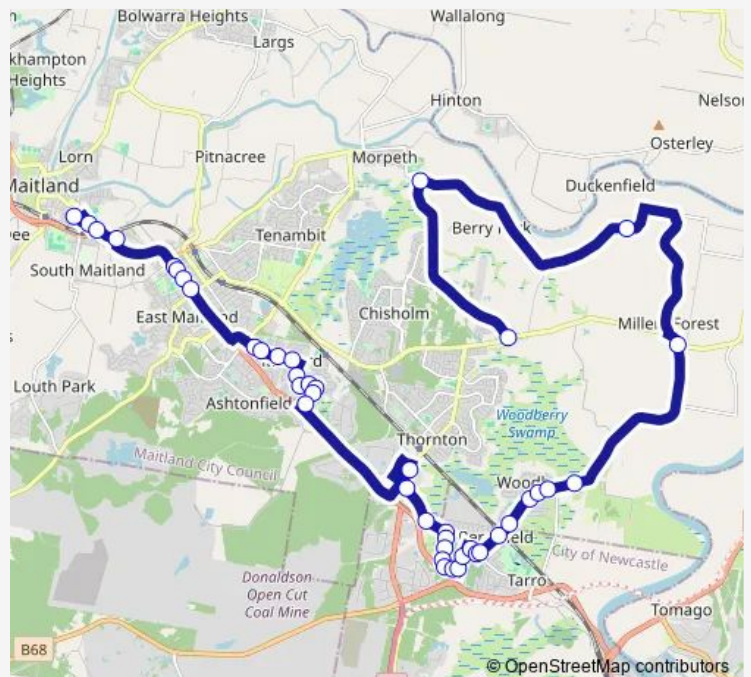

Low St Opp Metford Community Hall

Low St Opp Mcleod Av

Ferraby Dr After Streeton Dr

Ferraby Dr Opp 32

Tafe Maitland, Ferraby Dr

Thornton Rd Opp Huntingdale Dr

Glenwood Dr After Hartley Dr

Route schedule

All Saints' College, St Mary's Campus, Bent St — Mcfarlanes Rd At Raymond Terrace Rd

Monday	16:10
Tuesday	16:10
Wednesday	—
Thursday	16:10
Friday	16:10
Saturday	—
Sunday	—

Route info

Direction: All Saints' College, St Mary's Campus, Bent St

Stops: 42

Trip Duration: 0 hour 50 min

2463 — All Saints College St Marys Campus to Mcfarlanes and Raymond Terrace Rds

Anderson Dr After Glenwood Rd (Hail And Ride)

Anderson Dr At Chaucer St

Yarrum Av At Challice St

Yarrum Av At Lenox St

Yarrum Av At Enright St

Yarrum Av At Adelaide St

Yarrum Av At Lister Av

Allendale St Opp Pamela St

Allendale St At Lenox St

Anderson Dr At Greville St

Beresfield Public School, Anderson Dr