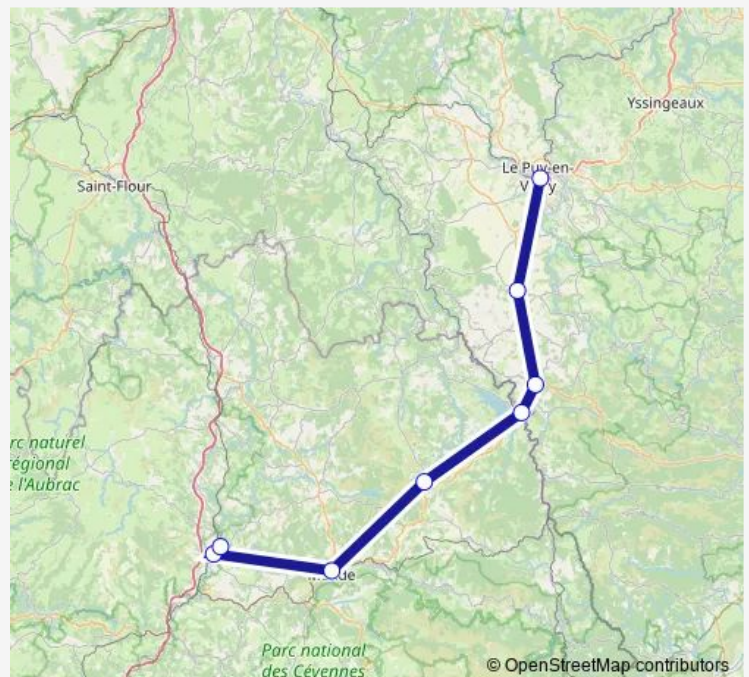

Bus P173 Le Puy en Velay - Marvejols[Go to website](#)**Direction**

Le Puy-en-Velay — Marvejols Place du Chayla

8 stops

[Open route schedule](#)

Le Puy-en-Velay

Costaros

Pradelles

Langogne

L'Habitarelle

Mende

Marvejols

Marvejols Place du Chayla

Route schedule

Le Puy-en-Velay — Marvejols Place du Chayla

Monday	14:40
Tuesday	14:40
Wednesday	14:40
Thursday	14:40
Friday	14:40
Saturday	14:40
Sunday	—

Route info

Direction: Le Puy-en-Velay

Stops: 8

Trip Duration: 2 hour 20 min

Direction

Marvejols Place du Chayla — Le Puy-en-Velay

8 stops

[Open route schedule](#)

Route schedule

Marvejols Place du Chayla — Le Puy-en-Velay

Monday	09:50
Tuesday	09:50
Wednesday	09:50
Thursday	09:50
Friday	09:50
Saturday	09:50
Sunday	—

Route info

Direction: Marvejols Place du Chayla

Stops: 8