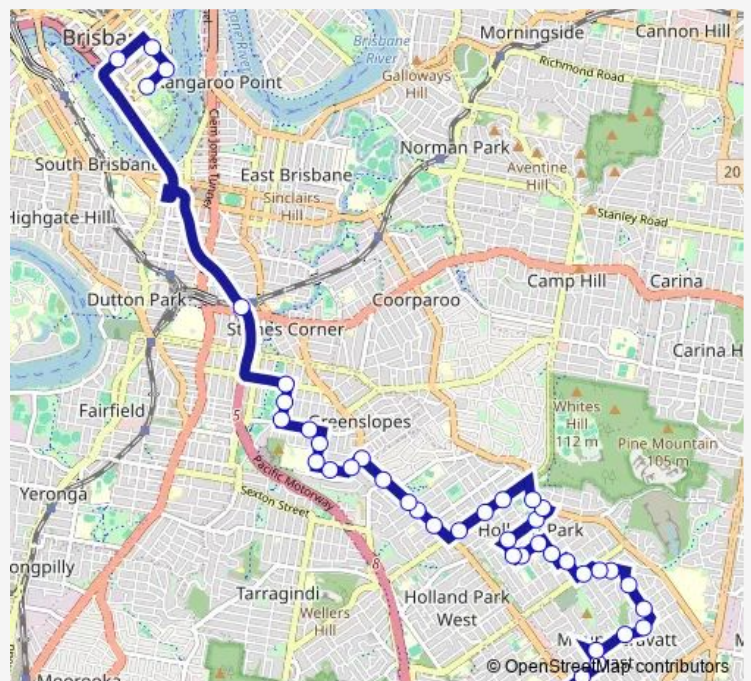

Wednesday 07:00-08:15

Thursday 07:00-08:15

Friday 07:00-08:15

Saturday —

Sunday —

Route info

Direction: Mt Gravatt Central Fair

Stops: 42

Trip Duration: 0 hour 52 min

P173 — Mt Gravatt Central - City Pre-Paid Rocket

Holland Rd at Greenmount Avenue, stop 45

Holland Rd near Rita St, stop 44

Holland Rd at Lamette Avenue, stop 43a

Logan Rd at Holland Park, stop 29

Newdegate St at Greenslopes Hospital, stop 23

Newdegate St near Denman St, stop 22

Ridge St near Cedar St, stop 21a

Pear St near Ridge St, stop 20a

Pear St near Pine St, stop 20

Juliette St at Beatrice Street, stop 19

Sunday —

Route info

Direction: Elizabeth Street Stop 81 near George St

Stops: 46

Trip Duration: 0 hour 56 min

Cavendish Rd at Cavendish Rd Reservoir, stop 40
Cavendish Rd at Cavendish Rd High School, stop 41