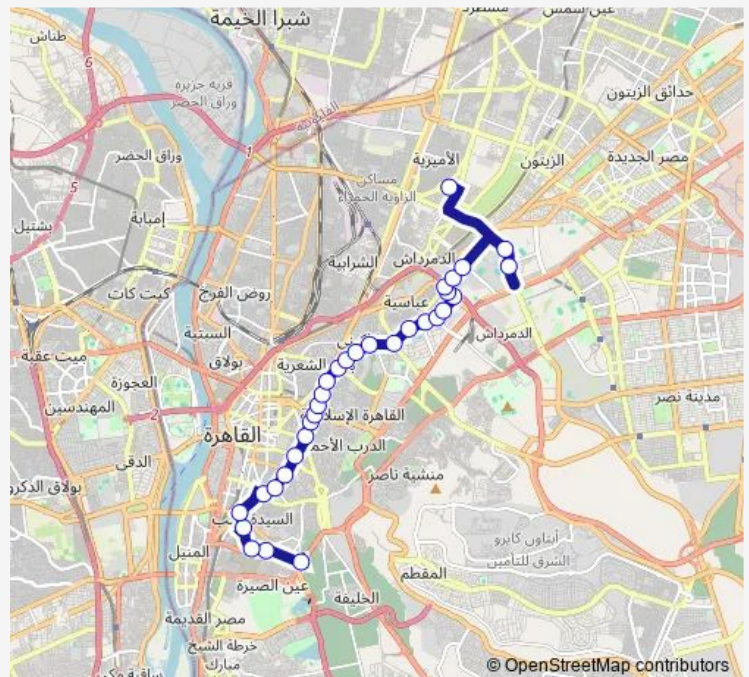

### Route schedule

Hadayek Al Qobba Police Station — Al Sayeda Nafeesa

Monday 10:00

Tuesday 10:00

Wednesday 10:00

Thursday 10:00

Friday 10:00

Saturday 10:00

### Route info

Direction: Hadayek Al Qobba Police Station

Stops: 30

Trip Duration: 1 hour 7 min

■ CTA 840 — Al Sayeda Nafeesa - Qism El Hadayek

Qadry Basha (Al Sayeda Zeinab)

Al Sayeda Zeinab

Al Mounira Hospital