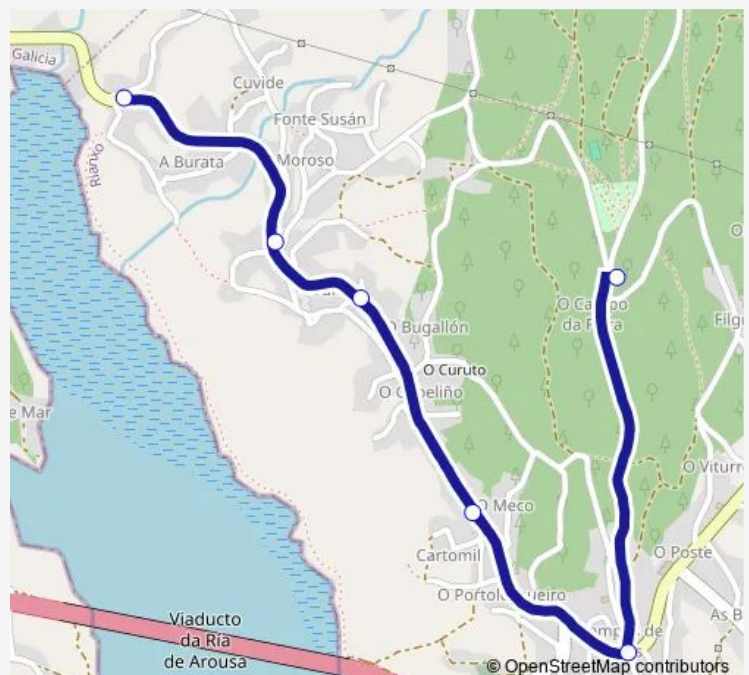

### Direction

Campo De Pazos — CEP Xosé María Brea Segad

6 stops

[Open route schedule](#)

Campo De Pazos

Bar Romero

Xordo-Moroso

Brea

### Route schedule

Campo De Pazos — CEP Xosé María Brea Segad

Monday	09:02
Tuesday	09:02
Wednesday	09:02
Thursday	—
Friday	09:02
Saturday	—
Sunday	—

### Route info

Direction: Campo De Pazos

Stops: 6

Trip Duration: 0 hour 18 min

XG847049 Bus time schedules and route maps are available in an offline PDF at [busmaps.com](https://busmaps.com). Use the [busmaps.com](https://busmaps.com) website to see live bus times, train schedule or subway schedule, and step-by-step directions for all public transit in Rianxo