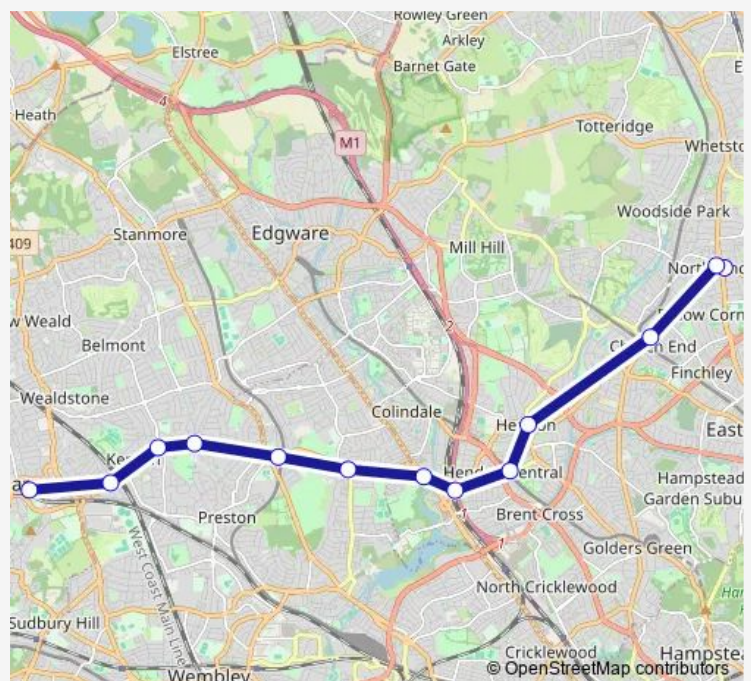

Harrow Bus Station

### Route schedule

North Finchley High Road — Harrow Bus Station

Monday 00:00-23:45

Tuesday 00:00-23:45

Wednesday 00:00-23:45

Thursday 00:00-23:45

Friday 00:00-23:45

Saturday 00:00-23:45

### Route info

Direction: North Finchley High Road

Stops: 13

Trip Duration: 0 hour 59 min

**Direction**

Harrow Bus Station — North Finchley Bus Station

12 stops

[Open route schedule](#)